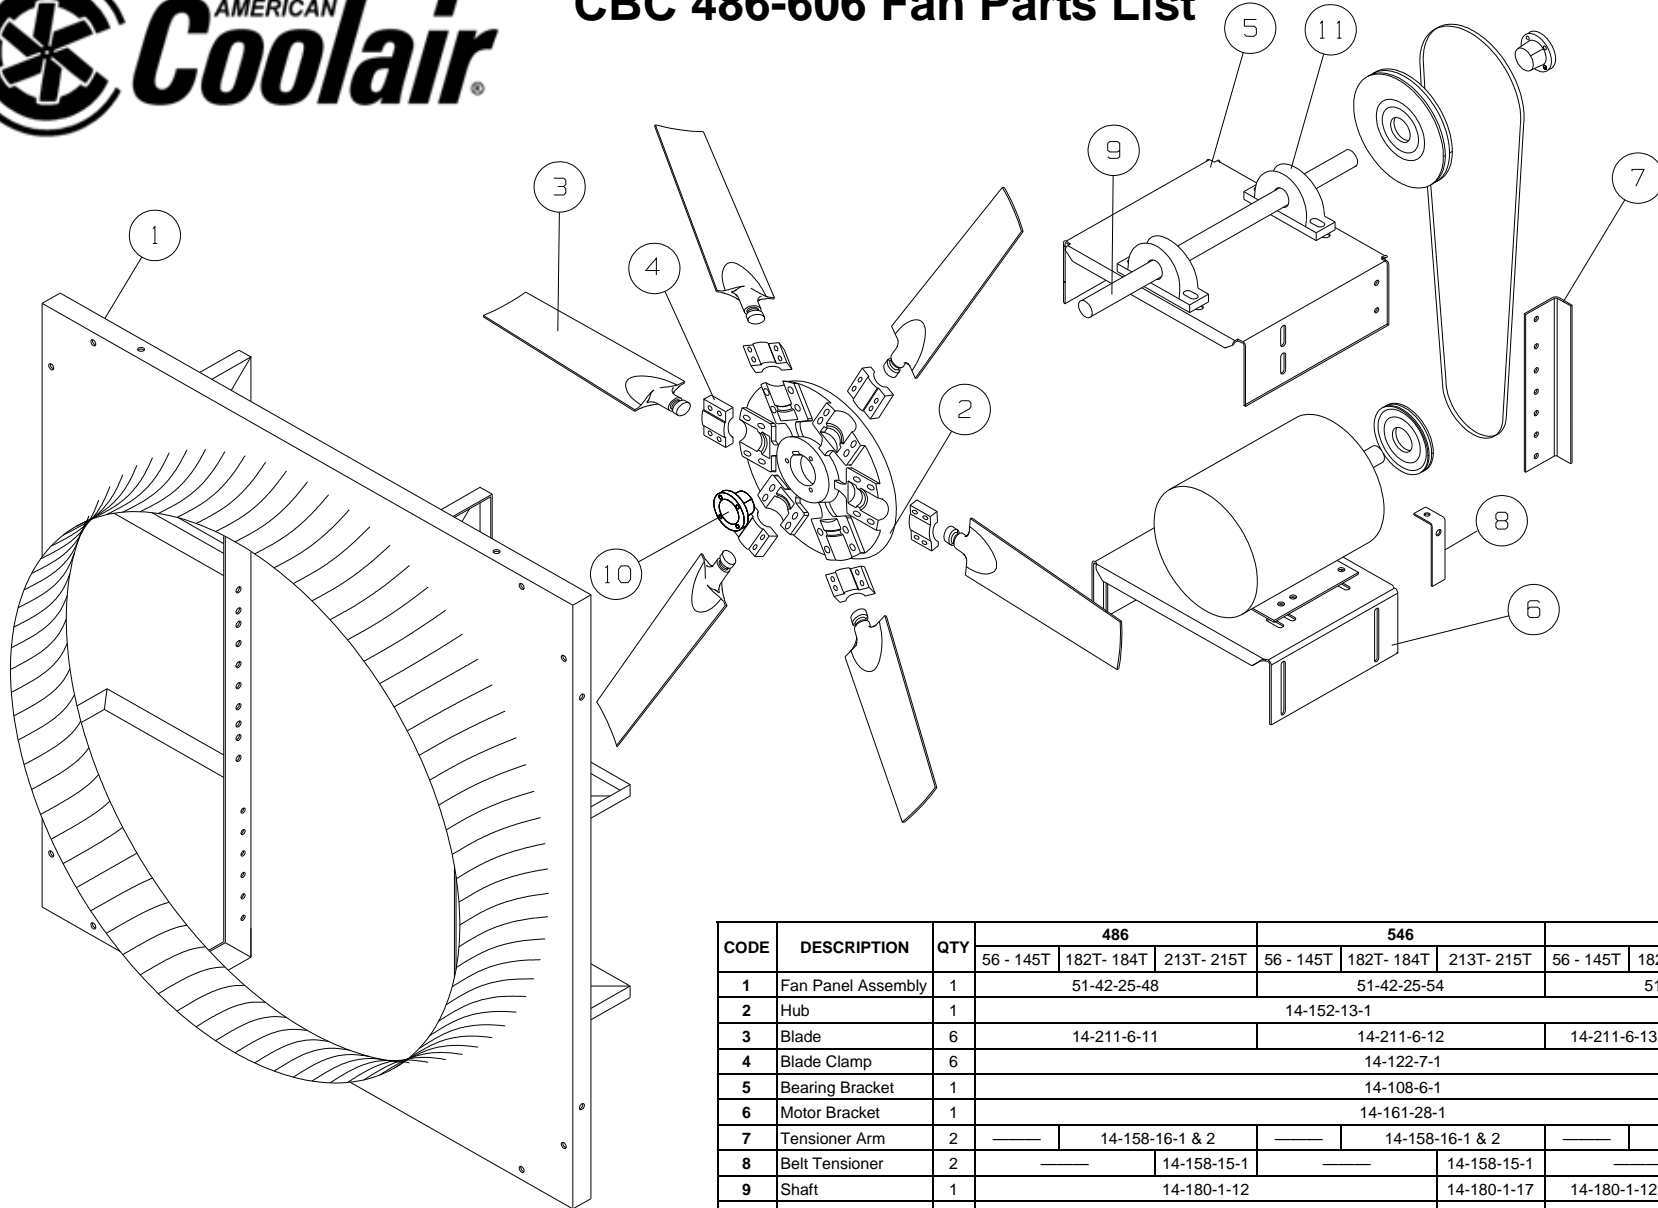

CBC 486-606 Fan Parts List

CODE	DESCRIPTION	QTY	486			546			606		
			56 - 145T	182T- 184T	213T- 215T	56 - 145T	182T- 184T	213T- 215T	56 - 145T	182T- 184T	213T- 215T
1	Fan Panel Assembly	1	51-42-25-48			51-42-25-54			51-42-25-60		
2	Hub	1	14-152-13-1						14-152-5-1		
3	Blade	6	14-211-6-11			14-211-6-12		14-211-6-13	14-211-6-5		
4	Blade Clamp	6	14-122-7-1								
5	Bearing Bracket	1	14-108-6-1								
6	Motor Bracket	1	14-161-28-1								
7	Tensioner Arm	2	14-158-16-1 & 2		14-158-16-1 & 2		14-158-16-1 & 2				
8	Belt Tensioner	2	14-158-15-1		14-158-15-1		14-158-15-1				
9	Shaft	1	14-180-1-12			14-180-1-17	14-180-1-12	14-180-1-17			
10	Hub Bushing	1	1258.3-1-7/16			1258.3-1-3/4	1258.3-1-7/16	1258.6-1-3/4			
11	Bearing	2	1232.5			1232.6	1232.5	1232.6