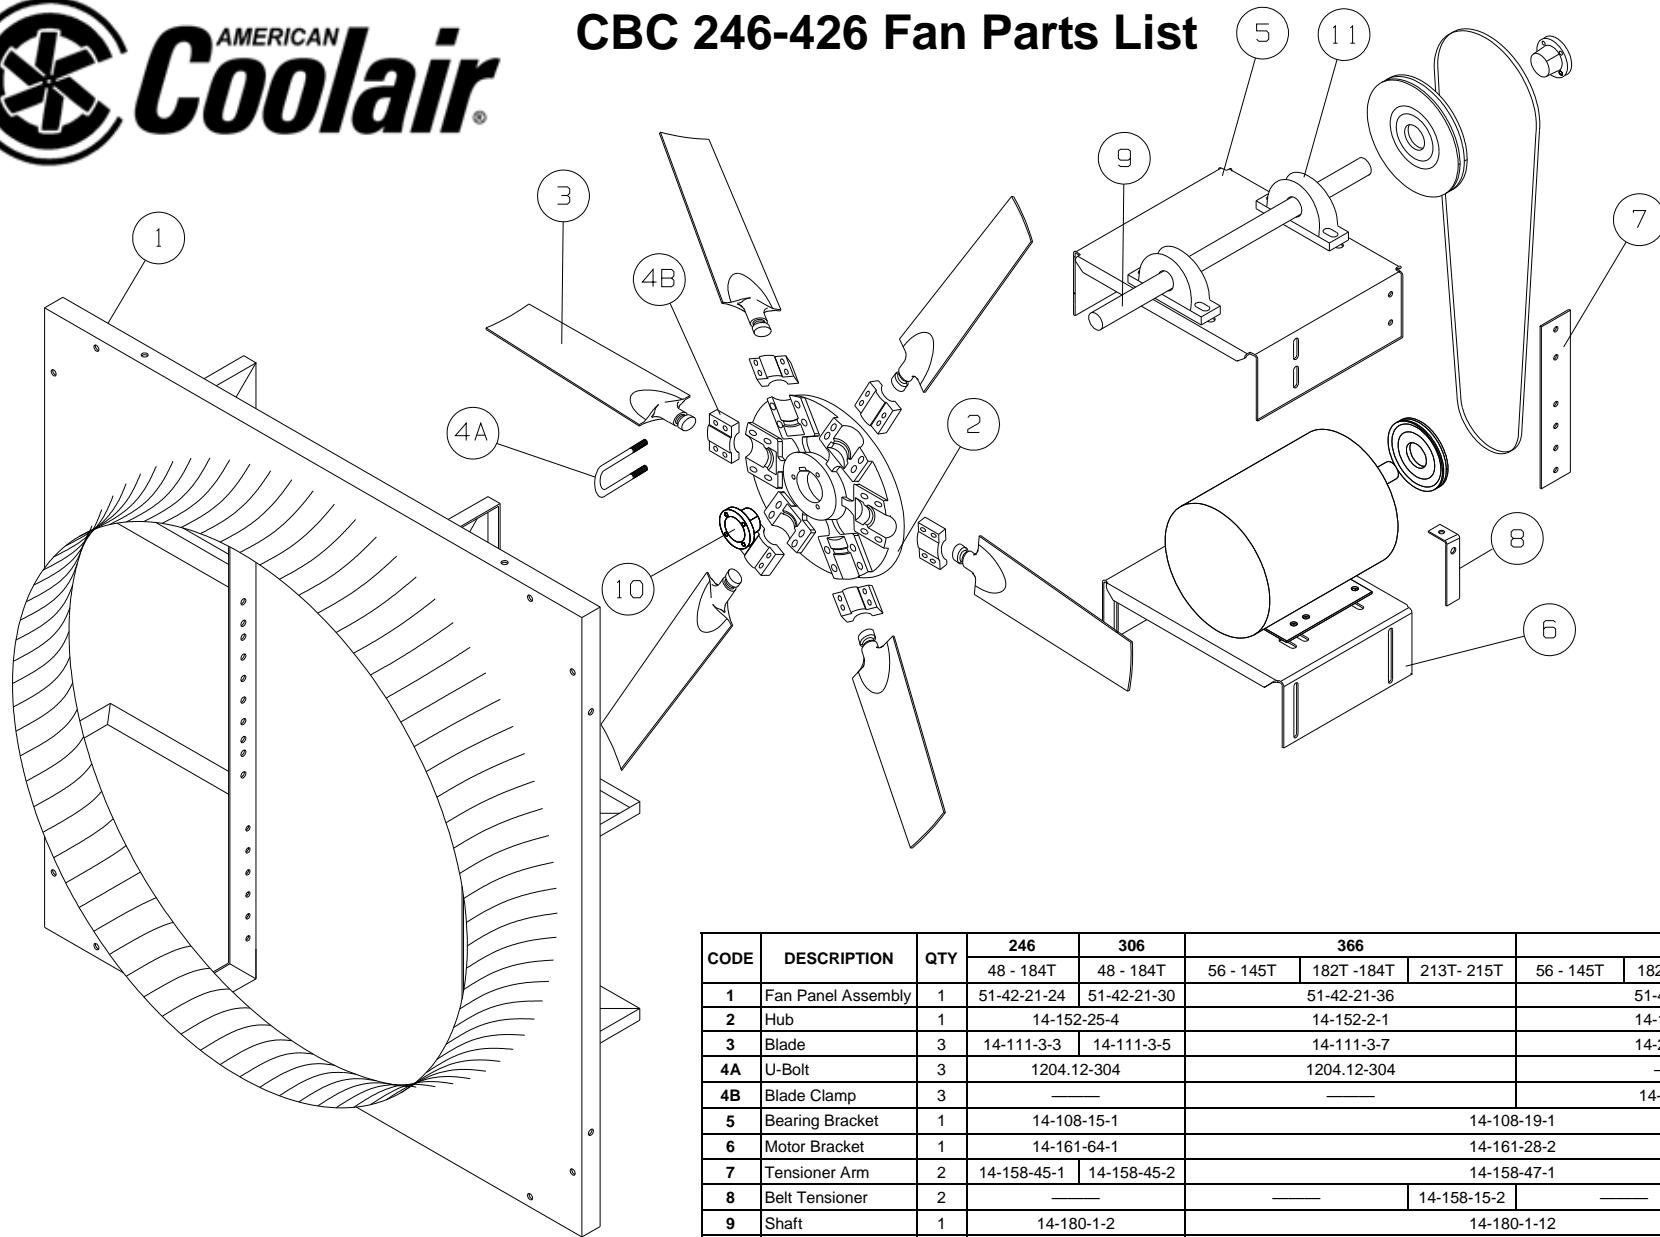

# CBC 24-42 Fan Parts List

CODE	DESCRIPTION	QTY	24		36		42	
			48 - 184T	48 - 184T	56 - 184T	213T - 215T	56 - 184T	213T - 215T
1	Fan Panel Assembly	1	51-42-21-24	51-42-21-30	51-42-21-36		51-42-21-42	
2	Hub	1	14-152-25-4		14-152-13-1			
3	Blade	3	14-111-3-3	14-111-3-5	14-211-6-9		14-211-6-10	
4A	U-Bolt	3	1204.12-304		---			
4B	Blade Clamp	3	---		14-122-7-1			
5	Bearing Bracket	1	14-108-15-1		14-108-19-1			
6	Motor Bracket	1	14-161-64-1		14-161-28-2			
7	Tensioner Arm	2	14-158-45-1	14-158-45-2	14-158-47-1			
8	Belt Tensioner	2	---		---	14-158-15-2	---	14-158-15-2
9	Shaft	1	14-180-1-2		14-180-1-12			
10	Hub Bushing	1	---		1258.3-1-7/16			
11	Bearing	2	1232.3		1232.5			

# CBC 246-426 Fan Parts List

CODE	DESCRIPTION	QTY	246		366			426			
			48 - 184T	48 - 184T	56 - 145T	182T -184T	213T- 215T	56 - 145T	182T -184T	213T- 215T	
1	Fan Panel Assembly	1	51-42-21-24	51-42-21-30	51-42-21-36			51-42-21-42			
2	Hub	1	14-152-25-4		14-152-2-1			14-152-13-1			
3	Blade	3	14-111-3-3	14-111-3-5	14-111-3-7			14-211-6-10			
4A	U-Bolt	3	1204.12-304			1204.12-304					
4B	Blade Clamp	3							14-122-7-1		
5	Bearing Bracket	1	14-108-15-1					14-108-19-1			
6	Motor Bracket	1	14-161-64-1					14-161-28-2			
7	Tensioner Arm	2	14-158-45-1	14-158-45-2				14-158-47-1			
8	Belt Tensioner	2					14-158-15-2			14-158-15-2	
9	Shaft	1	14-180-1-2					14-180-1-12			
10	Hub Bushing	1						1258.3-1-7/16			
11	Bearing	2	1232.3					1232.5			