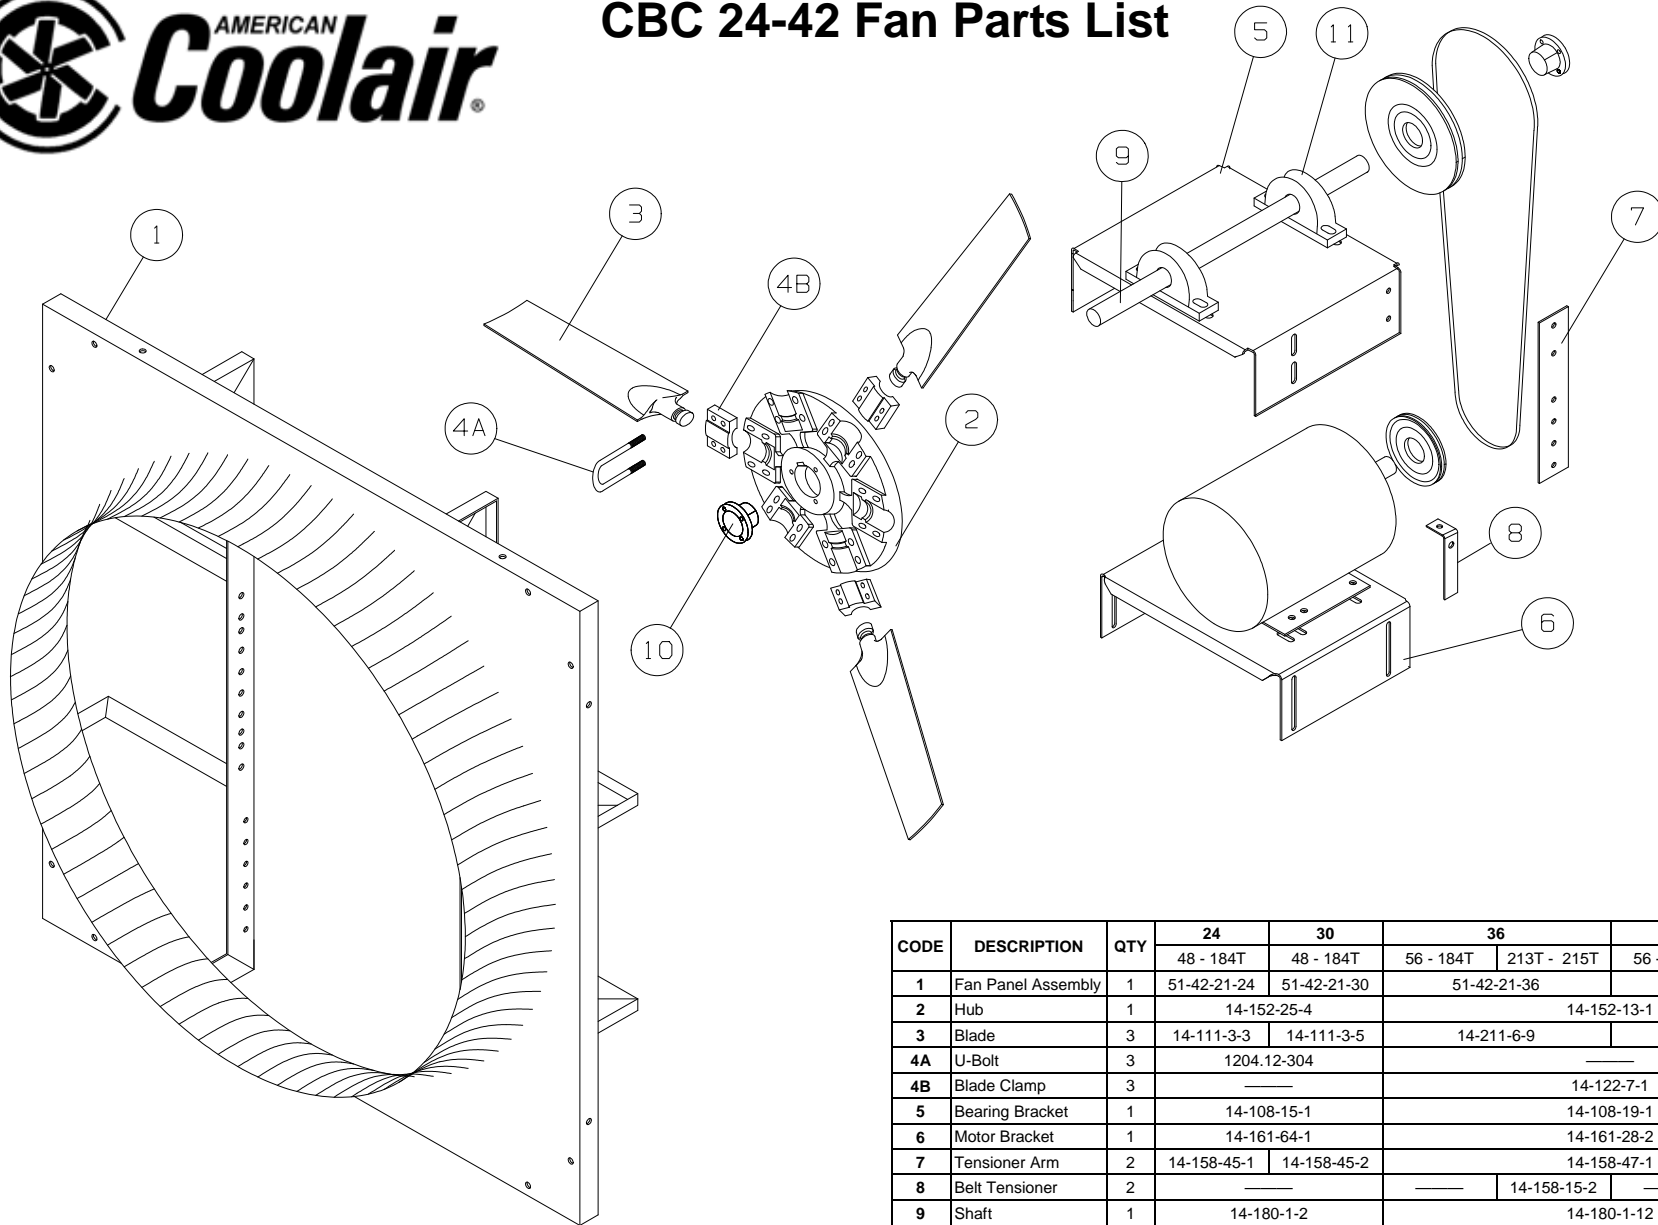

# CBC 24-42 Fan Parts List

CODE	DESCRIPTION	QTY	24		36		42	
			48 - 184T	48 - 184T	56 - 184T	213T - 215T	56 - 184T	213T - 215T
1	Fan Panel Assembly	1	51-42-21-24	51-42-21-30	51-42-21-36		51-42-21-42	
2	Hub	1	14-152-25-4		14-152-13-1			
3	Blade	3	14-111-3-3	14-111-3-5	14-211-6-9		14-211-6-10	
4A	U-Bolt	3	1204.12-304		---			
4B	Blade Clamp	3	---		14-122-7-1			
5	Bearing Bracket	1	14-108-15-1		14-108-19-1			
6	Motor Bracket	1	14-161-64-1		14-161-28-2			
7	Tensioner Arm	2	14-158-45-1	14-158-45-2	14-158-47-1			
8	Belt Tensioner	2	---		---	14-158-15-2	---	14-158-15-2
9	Shaft	1	14-180-1-2		14-180-1-12			
10	Hub Bushing	1	---		1258.3-1-7/16			
11	Bearing	2	1232.3		1232.5			

# CBC 246-426 Fan Parts List

CODE	DESCRIPTION	QTY	246		366			426			
			48 - 184T	48 - 184T	56 - 145T	182T -184T	213T- 215T	56 - 145T	182T -184T	213T- 215T	
1	Fan Panel Assembly	1	51-42-21-24	51-42-21-30	51-42-21-36			51-42-21-42			
2	Hub	1	14-152-25-4		14-152-2-1			14-152-13-1			
3	Blade	3	14-111-3-3	14-111-3-5	14-111-3-7			14-211-6-10			
4A	U-Bolt	3	1204.12-304			1204.12-304					
4B	Blade Clamp	3							14-122-7-1		
5	Bearing Bracket	1	14-108-15-1					14-108-19-1			
6	Motor Bracket	1	14-161-64-1					14-161-28-2			
7	Tensioner Arm	2	14-158-45-1	14-158-45-2				14-158-47-1			
8	Belt Tensioner	2					14-158-15-2			14-158-15-2	
9	Shaft	1	14-180-1-2					14-180-1-12			
10	Hub Bushing	1						1258.3-1-7/16			
11	Bearing	2	1232.3					1232.5			