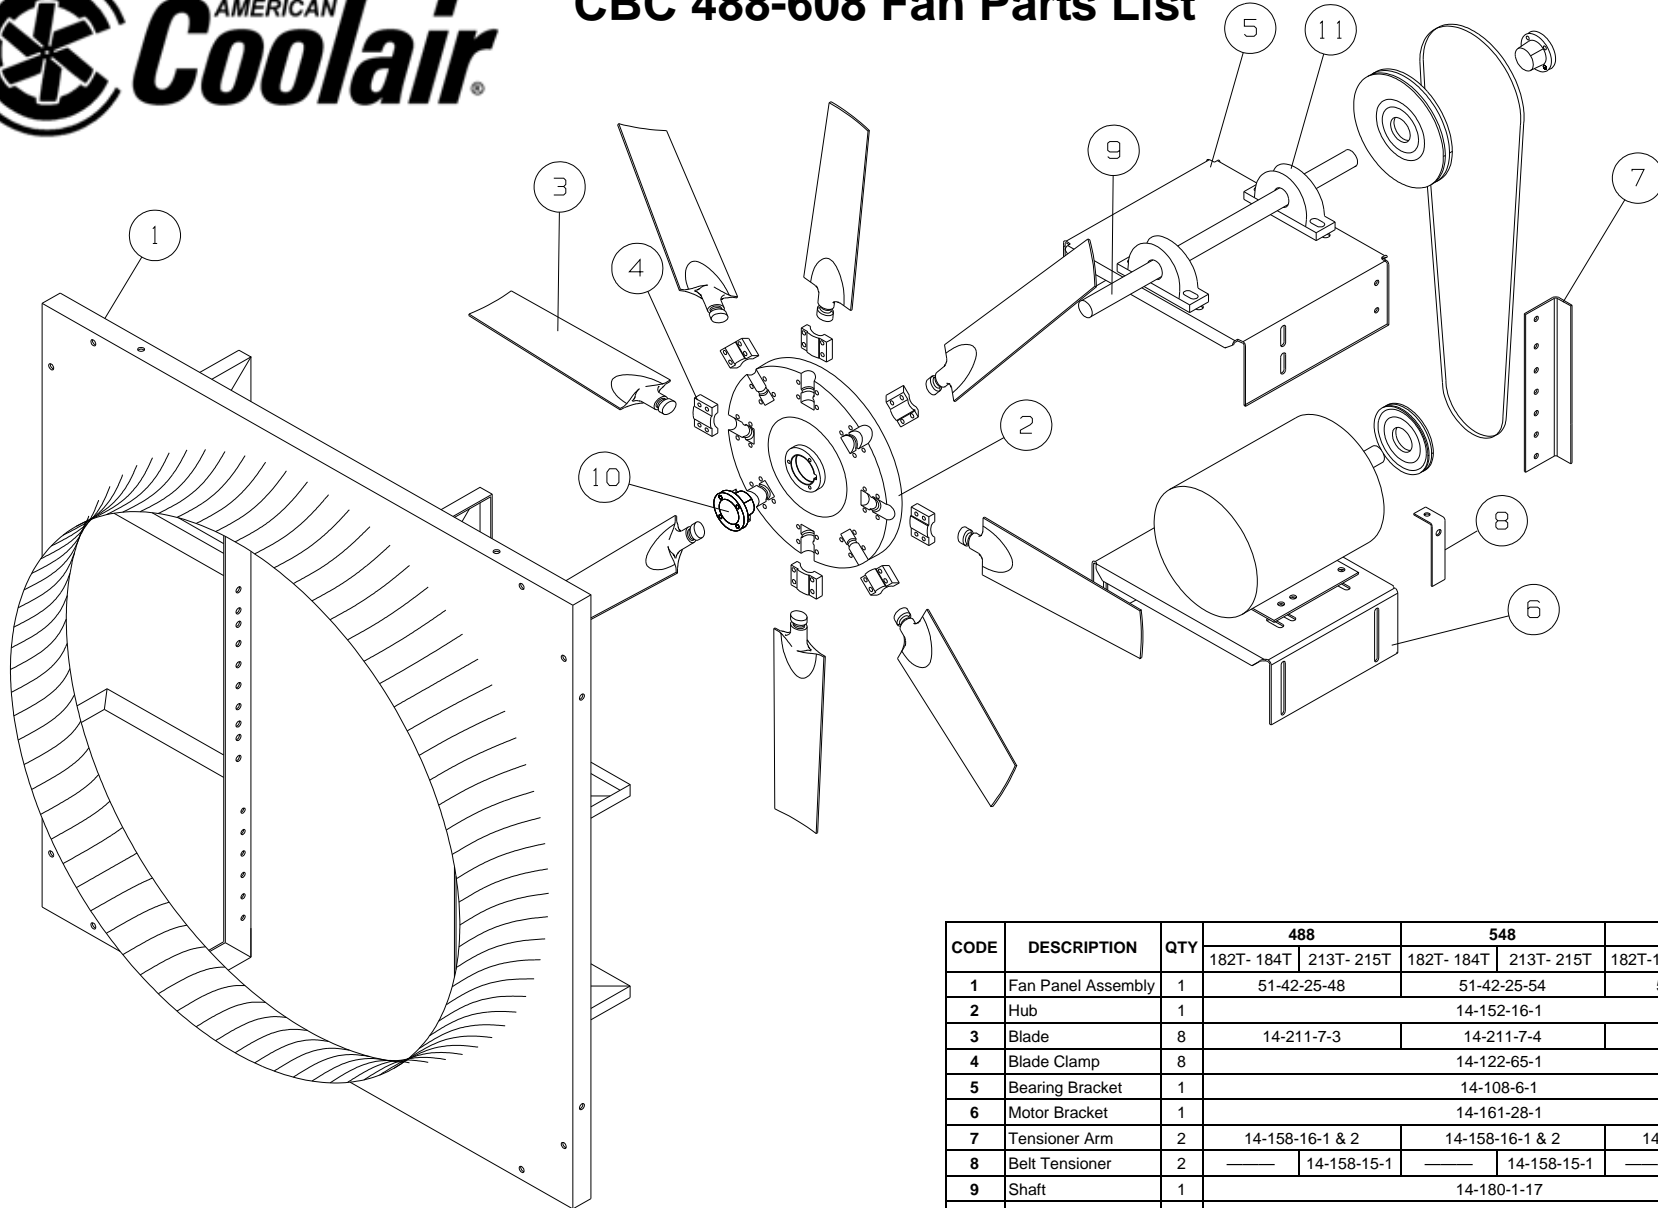

CBC 488-608 Fan Parts List

CODE	DESCRIPTION	QTY	488		548		608	
			182T- 184T	213T- 215T	182T- 184T	213T- 215T	182T-184T	213T- 215T
1	Fan Panel Assembly	1	51-42-25-48		51-42-25-54		51-42-25-60	
2	Hub	1	14-152-16-1					
3	Blade	8	14-211-7-3		14-211-7-4		14-211-7-5	
4	Blade Clamp	8	14-122-65-1					
5	Bearing Bracket	1	14-108-6-1					
6	Motor Bracket	1	14-161-28-1					
7	Tensioner Arm	2	14-158-16-1 & 2		14-158-16-1 & 2		14-158-16-1 & 2	
8	Belt Tensioner	2	—	14-158-15-1	—	14-158-15-1	—	14-158-15-1
9	Shaft	1	14-180-1-17					
10	Hub Bushing	1	1258.6-1-3/4					
11	Bearing	2	1232.6