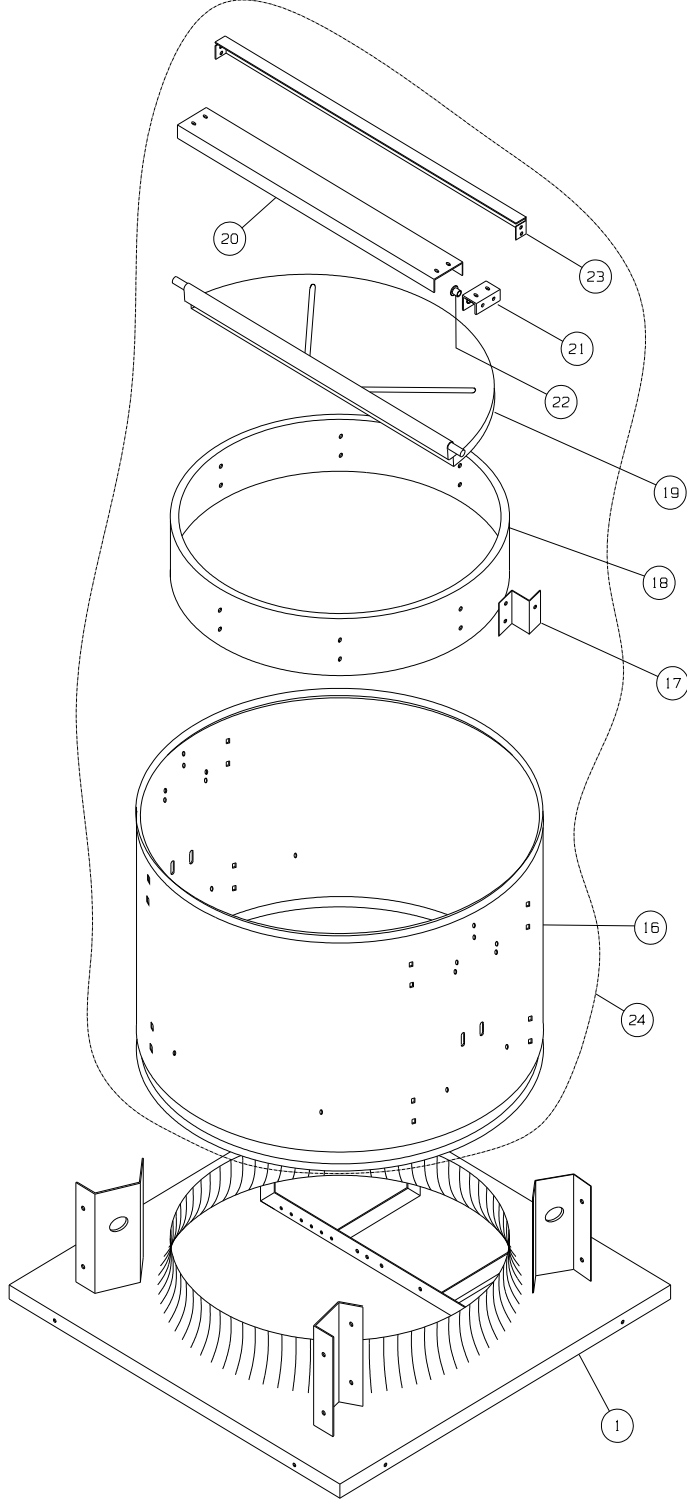

JBHX 48-60 Power Roof Ventilators Parts List