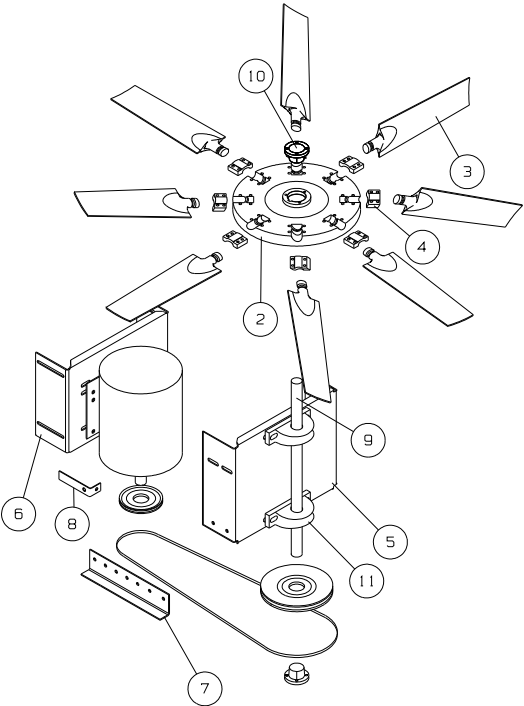

JBC 72 & 84 Power Roof Ventilators Parts List