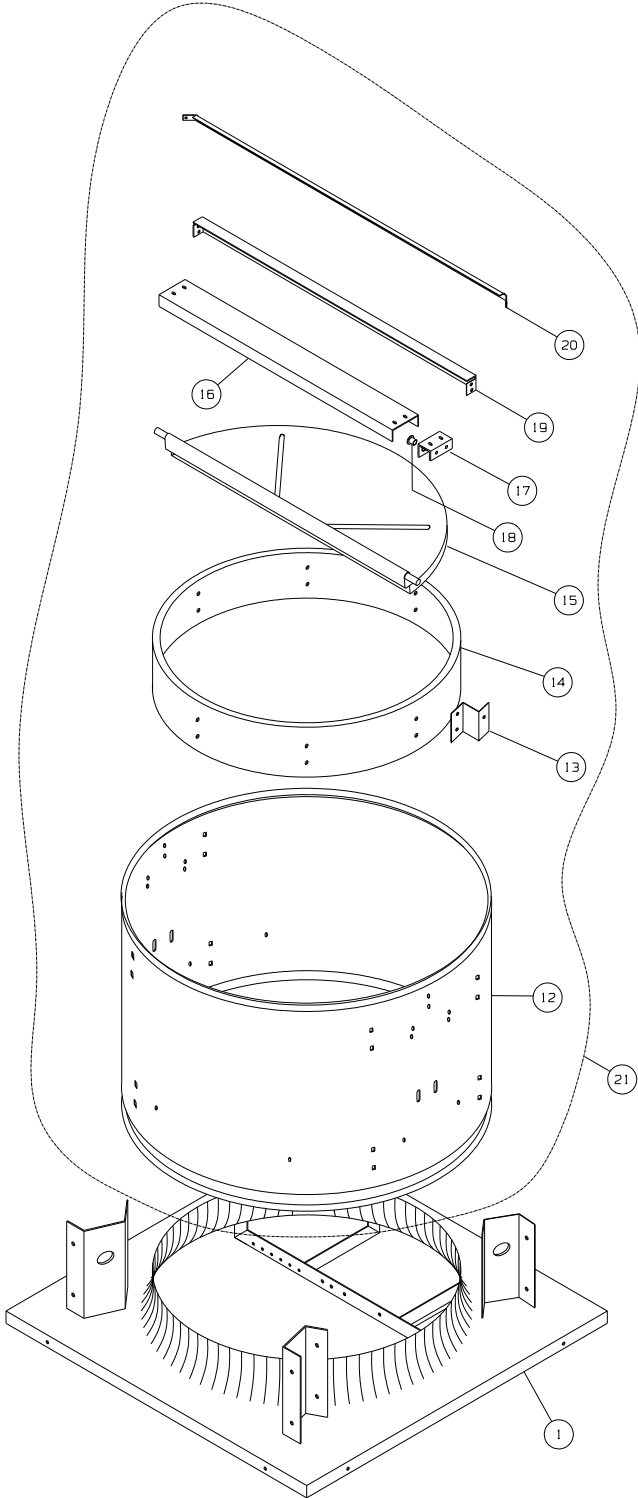

JBC 72 & 84 Power Roof Ventilators Parts List