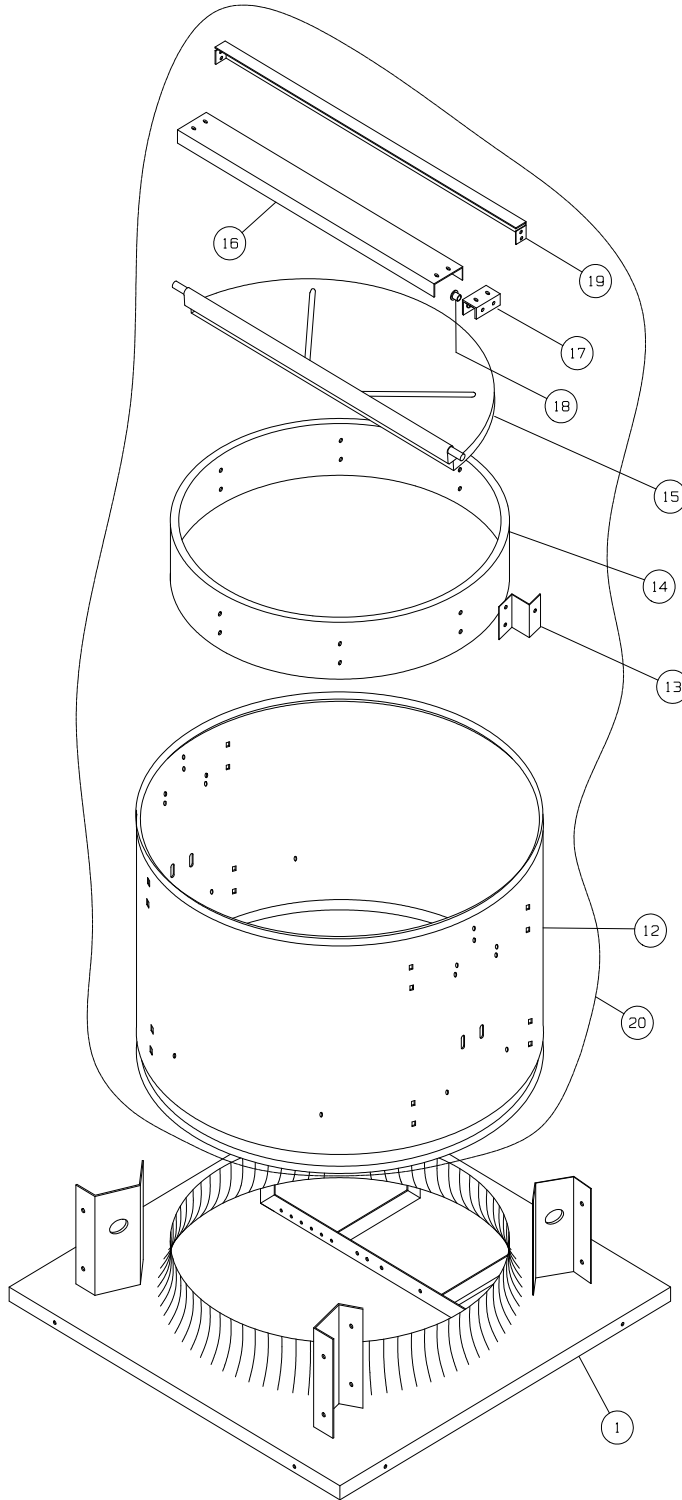

# JBC 24-42 Power Roof Ventilators Parts List

## JBC 24-42 Power Roof Ventilators Parts List

CODE	DESCRIPTION	QTY	24	30	36		42	
			48 - 184T	48 - 184T	56 - 184T	213T - 215T	56 - 184T	213T - 215T
1	PRV Base Assembly	1	55-40-21-24	55-40-21-30	55-40-21-36		55-40-21-42	
2	Hub	1	14-152-25-4		14-152-13-1			
3	Blade	3	14-111-3-3	14-111-3-5	14-211-6-9		14-211-6-10	
4A	U-Bolt	3	1204.12-304		_____			
4B	Blade Clamp	3	_____		14-122-7-1			
5	Bearing Bracket	1	14-108-15-1		14-108-19-1			
6	Motor Bracket	1	14-161-64-1		14-161-28-2			
7	Tensioner Arm	2	14-158-45-1	14-158-45-2	14-158-47-1			
8	Belt Tensioner	2	_____		_____	14-158-15-2	_____	14-158-15-2
9	Shaft	1	14-180-1-2		14-180-1-12			
10	Hub Bushing	1	_____		1258.3-1-7/16			
11	Bearing	2	1232.3		1232.5			
12	Outer Wind Band	2	14-182-7-1	14-182-7-2	14-182-7-3		14-182-7-4	
13	Z-Clip	8	14-122-66-1					
14	Inner Wind Band	2	14-182-14-2	14-182-14-3	14-182-14-4		14-182-14-5	
15	Shroud Door	2	14-228-8-2	14-228-8-3	14-228-8-4		14-228-8-5	
16	Rain Deflector	1	14-105-1-2	14-105-1-3	14-105-1-4		14-105-1-5	
17	Bearing Block	2	14-180-12-1					
18	Bearings	4	14-116-3-2					
19	Door Stop Angle	2	14-102-42-10	14-102-42-11	14-102-42-12		14-102-42-13	
20	Shroud Assembly	1	55-22-3-24	55-22-3-30	55-22-3-36		55-22-3-42	