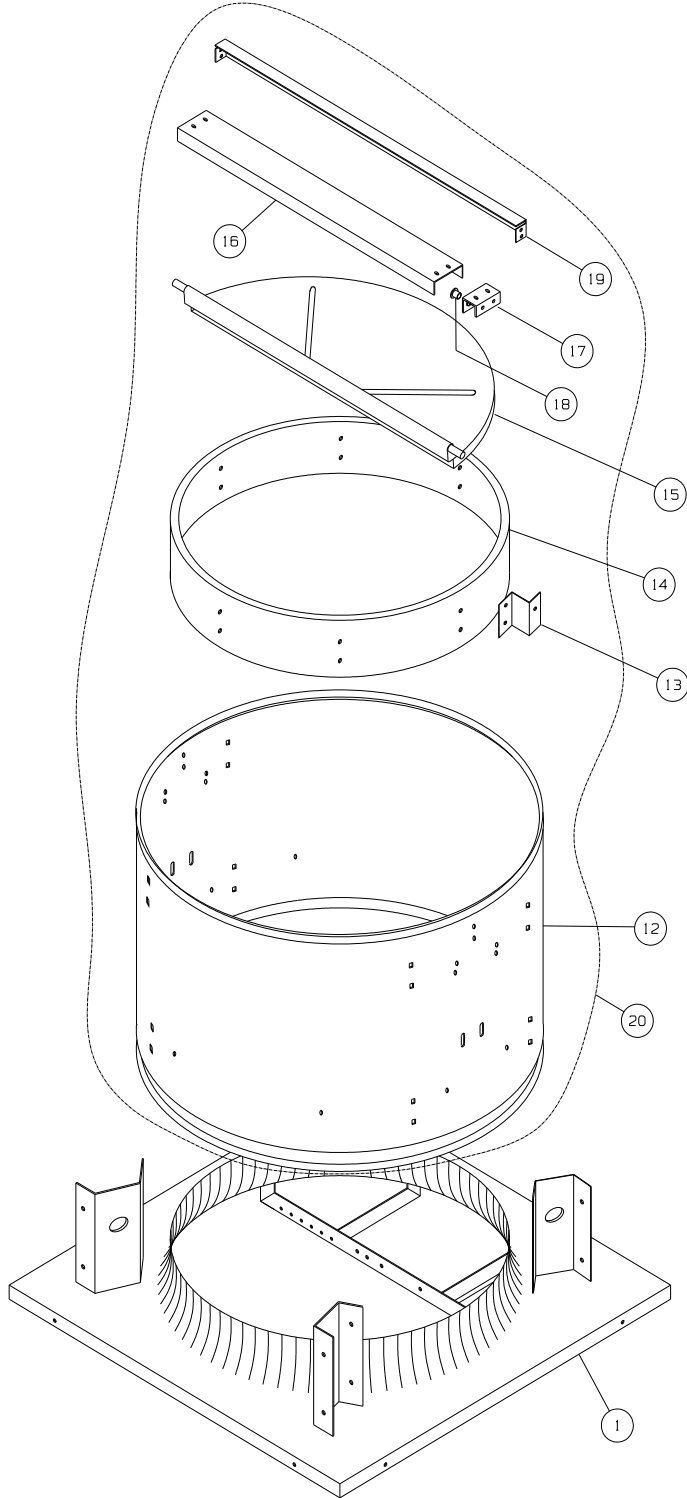

JBC 48-60 Power Roof Ventilators Parts List