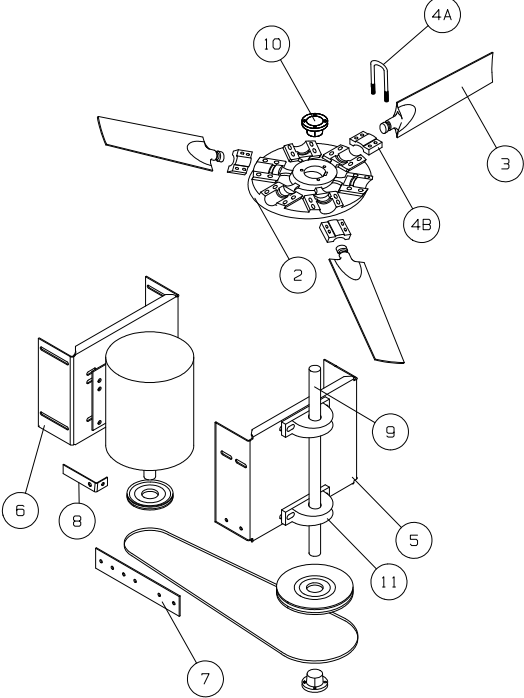

## JBC 24-42 Power Roof Ventilators Parts List

CODE	DESCRIPTION	QTY	24	30	36		42	
			48 - 184T	48 - 184T	56 - 184T	213T - 215T	56 - 184T	213T - 215T
1	PRV Base Assembly	1	55-40-21-24	55-40-21-30	55-40-21-36		55-40-21-42	
2	Hub	1	14-152-25-4		14-152-13-1			
3	Blade	3	14-111-3-3	14-111-3-5	14-211-6-9		14-211-6-10	
4A	U-Bolt	3	1204.12-304		_____			
4B	Blade Clamp	3	_____		14-122-7-1			
5	Bearing Bracket	1	14-108-15-1		14-108-19-1			
6	Motor Bracket	1	14-161-64-1		14-161-28-2			
7	Tensioner Arm	2	14-158-45-1	14-158-45-2	14-158-47-1			
8	Belt Tensioner	2	_____		_____	14-158-15-2	_____	14-158-15-2
9	Shaft	1	14-180-1-2		14-180-1-12			
10	Hub Bushing	1	_____		1258.3-1-7/16			
11	Bearing	2	1232.3		1232.5			
12	Outer Wind Band	2	14-182-7-1	14-182-7-2	14-182-7-3		14-182-7-4	
13	Z-Clip	8	14-122-66-1					
14	Inner Wind Band	2	14-182-14-2	14-182-14-3	14-182-14-4		14-182-14-5	
15	Shroud Door	2	14-228-8-2	14-228-8-3	14-228-8-4		14-228-8-5	
16	Rain Deflector	1	14-105-1-2	14-105-1-3	14-105-1-4		14-105-1-5	
17	Bearing Block	2	14-180-12-1					
18	Bearings	4	14-116-3-2					
19	Door Stop Angle	2	14-102-42-10	14-102-42-11	14-102-42-12		14-102-42-13	
20	Shroud Assembly	1	55-22-3-24	55-22-3-30	55-22-3-36		55-22-3-42	