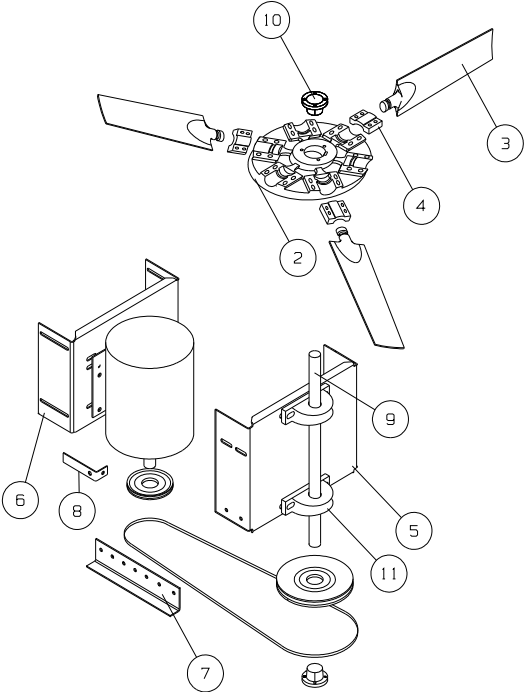

JBC 48-60 Power Roof Ventilators Parts List