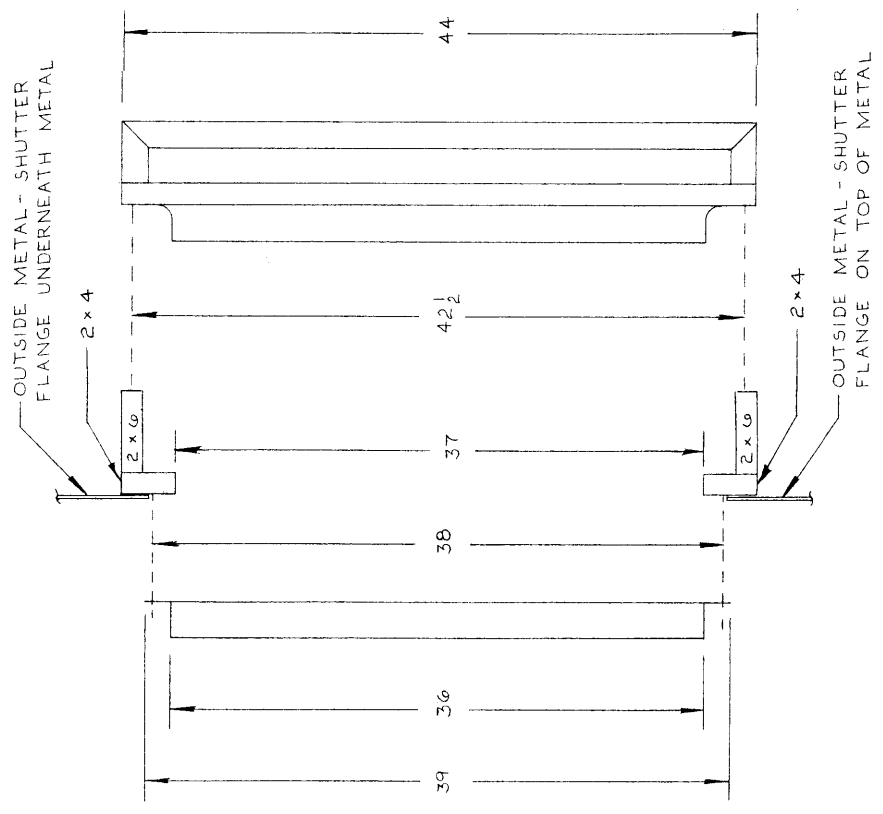

ITEM NO.	DRWG / STOCK NUMBER	PART NO.	PART OR ASSY DESCRIPTION	MAT	DWG SIZE	QTY PER UNIT
----------	---------------------	----------	--------------------------	-----	----------	--------------

FACE MOUNTING OF NCF36J FAN WITH AW36 SHUTTER

ROUGH-IN OPENING 37 x 37

ROUGH-IN OPENING
37 x 37

NO.	REVISION	BY	DATE
1	2 x 2 WAS 2 x 4	MLM	1-9-86
2	39 WAS 40 1/4, 38 WAS 39 1/2, 37 WAS 38, 36 WAS 37, AW36 WAS WS37 1/2 REV. FRAMING CONST	DEG	4-17-91