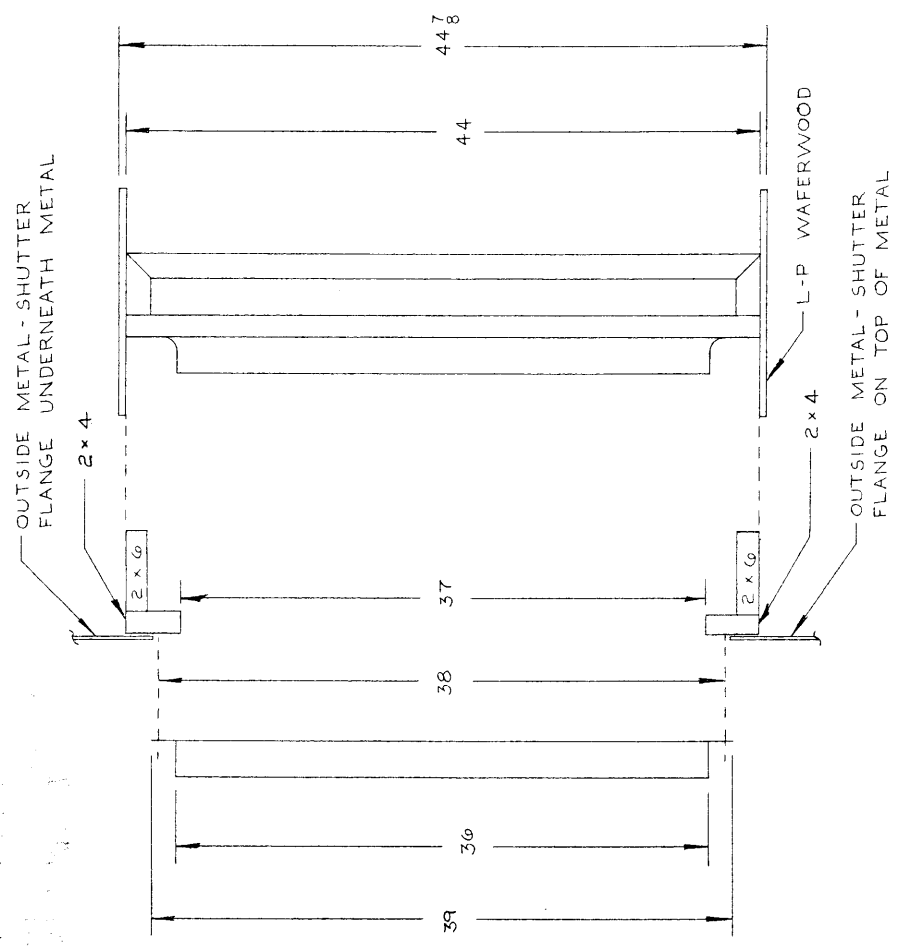

ITEM NO.	DRWG / STOCK NUMBER	PART NO.	PART OR ASSY DESCRIPTION	MAT	DWG SIZE	QTY PER UNIT
----------	---------------------	----------	--------------------------	-----	----------	--------------

FACE MOUNTING OF NCF36J FAN WITH AW36 SHUTTER

ROUGH-IN OPENING 37 x 37

ROUGH-IN OPENING
37 x 37

NO.	REVISION	BY	DATE
1	2 x 2 WAS 2 x 4	MLM	1-9-86
2	39 WAS 40 1/4, 38 WAS 39 1/2, 37 WAS 38, 36 WAS 37, AW36 WAS WS37 1/2 REV. FRAMING CONST	DEG	4-17-91