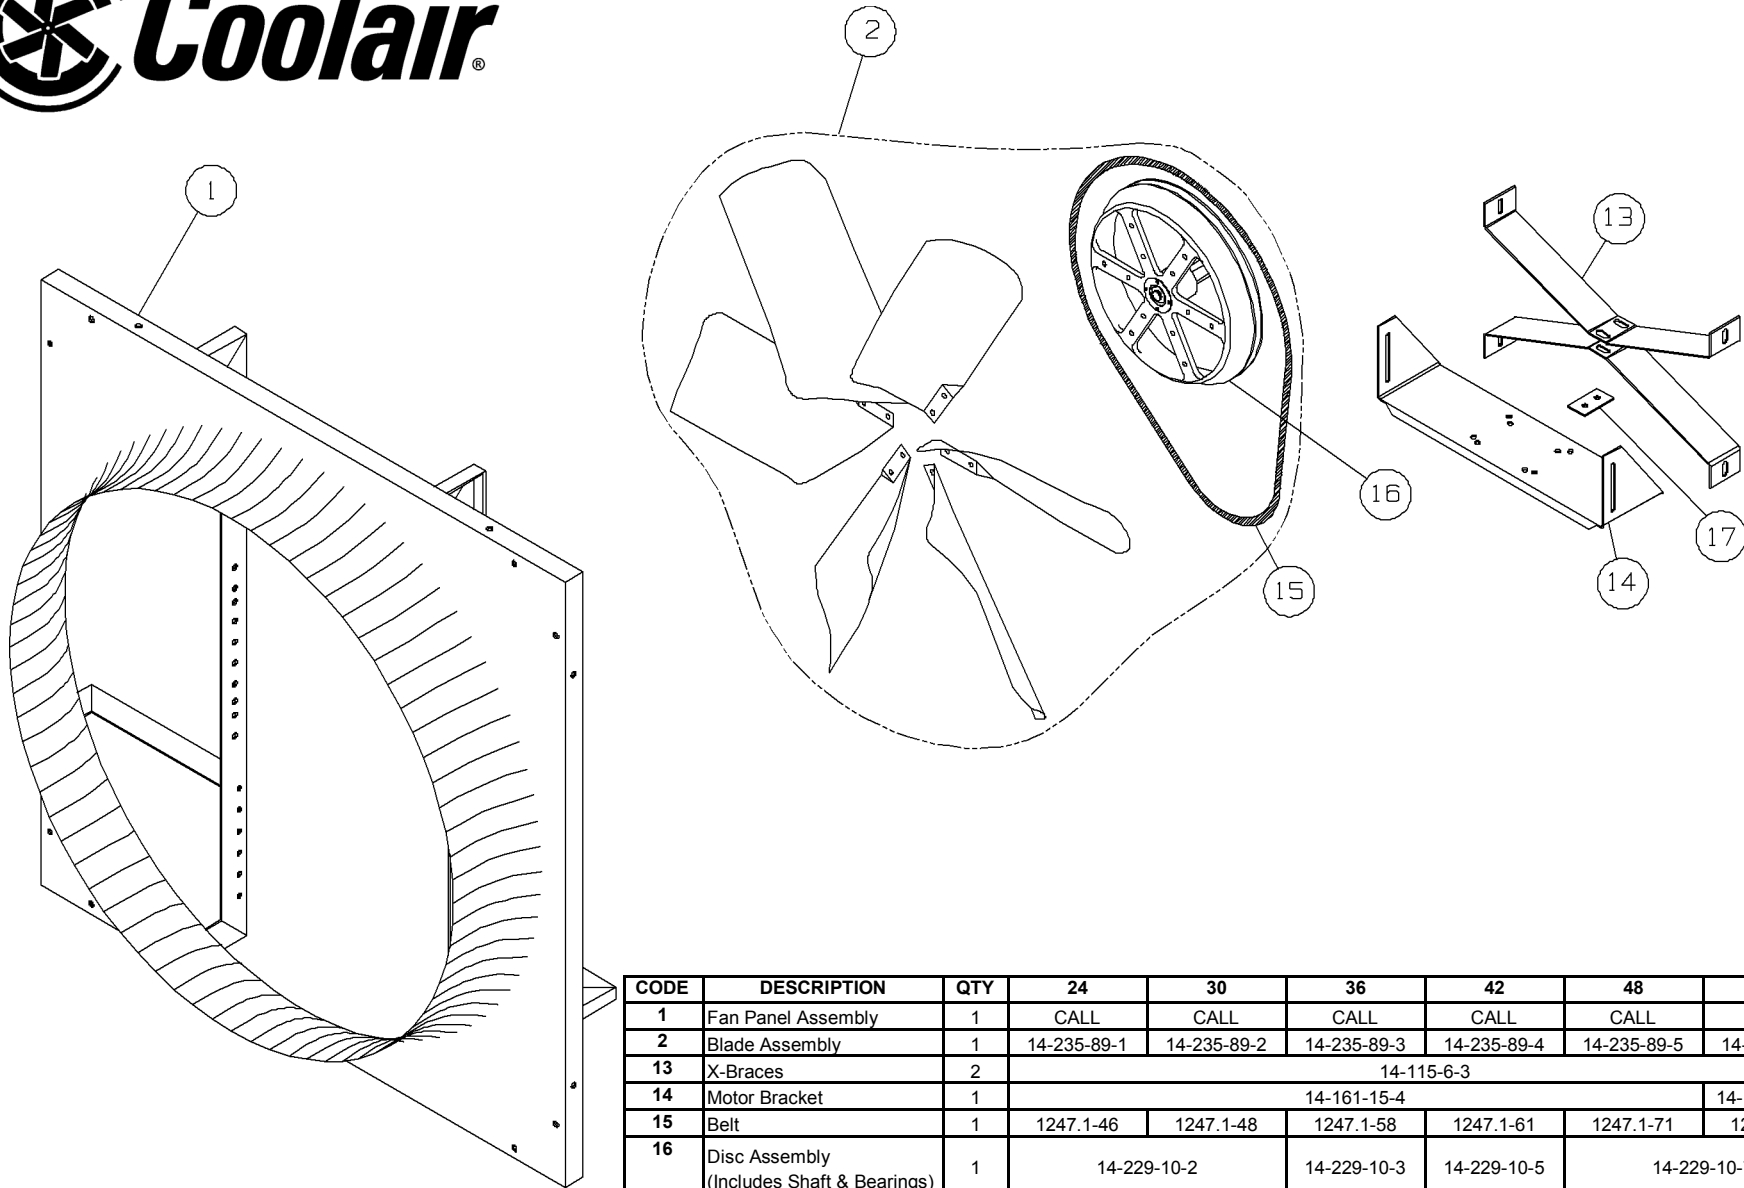

CBL 24-48 Fan Parts List

CODE	DESCRIPTION	QTY	24	30	36	42	48
1	Fan Panel Assembly	1	Call	Call	Call	Call	Call
2	Blade Assembly	1	14-235-68-1	14-235-69-1	14-235-62-1	14-235-71-1	14-235-72-1
12	X-Braces	2	14-115-6-1		14-115-6-2		
13	Motor Bracket	1	14-161-15-1		14-161-15-3		
14	Belt	1	1247.1-44	1247.1-48	1247.1-58	1247.1-61	1247.1-71
15	Disc Assembly (Includes Shaft & Bearings)	1	14-229-10-2		14-229-10-4	14-229-10-6	14-229-10-7

CBH 24-54 Fan Parts List

CODE	DESCRIPTION	QTY	24	30	36	42	48	54
1	Fan Panel Assembly	1	Call	Call	Call	Call	Call	Call
2	Blade Assembly	1	14-235-73-1	14-235-74-1	14-235-75-1	14-235-76-1	14-235-77-1	14-235-97-1
13	X-Braces	2	14-115-6-1		14-115-6-2			
14	Motor Bracket	1	14-161-12-1		14-161-11-1			14-161-168-1
15	Belt	1	1247.1-46	1247.1-48	1247.1-58	1247.1-61	1247.1-71	1247.1-75
16	Disc Assembly (Includes Shaft & Bearings)	1	14-229-10-2		14-229-10-3	14-229-10-5	14-229-10-7	
17	Shim	1	—	—	—	—	—	14-160-103-1

CBHX 48-60 Fan Parts List

CODE	DESCRIPTION	QTY	48	54	60
1	Fan Panel Assembly	1	CALL	CALL	CALL
2	Blade Assembly	1	14-235-251-1	14-235-251-2	14-235-251-3
3	Blades	6	14-113-110-1	14-113-111-1	14-113-106-1
4	Struts	6	14-186-30-1	14-186-31-1	14-186-33-1
5	Disc	1	14-132-19-1		
6	Bearings	2	12-31-6-2		
7	Spacer	1	14-183-4-7		
8	Shaft	1	14-180-31-1		
9	Locknut	1	1202.7-1-1/8E		
10	Bearing Cap	1	14-119-10-1		
11	X-Braces	2	14-115-112-1		
12	Motor Bracket	1	14-161-132-1		
13	Belts	2	1247.1-80		1247.1-86
14	Disc Assembly (Includes Shaft & Bearings)	1	14-229-12-1		

C-AL 24-54 Fan Parts List

CODE	DESCRIPTION	QTY	24	30	36	42	48	54
1	Fan Panel Assembly	1	CALL	CALL	CALL	CALL	CALL	CALL
2	Blade Assembly	1	14-235-89-1	14-235-89-2	14-235-89-3	14-235-89-4	14-235-89-5	14-235-89-8
13	X-Braces	2	14-115-6-3					
14	Motor Bracket	1	14-161-15-4					14-161-168-2
15	Belt	1	1247.1-46	1247.1-48	1247.1-58	1247.1-61	1247.1-71	1247.1-75
16	Disc Assembly (Includes Shaft & Bearings)	1	14-229-10-2		14-229-10-3	14-229-10-5	14-229-10-7	
17	Shim	1	—	—	—	—	—	14-160-103-1