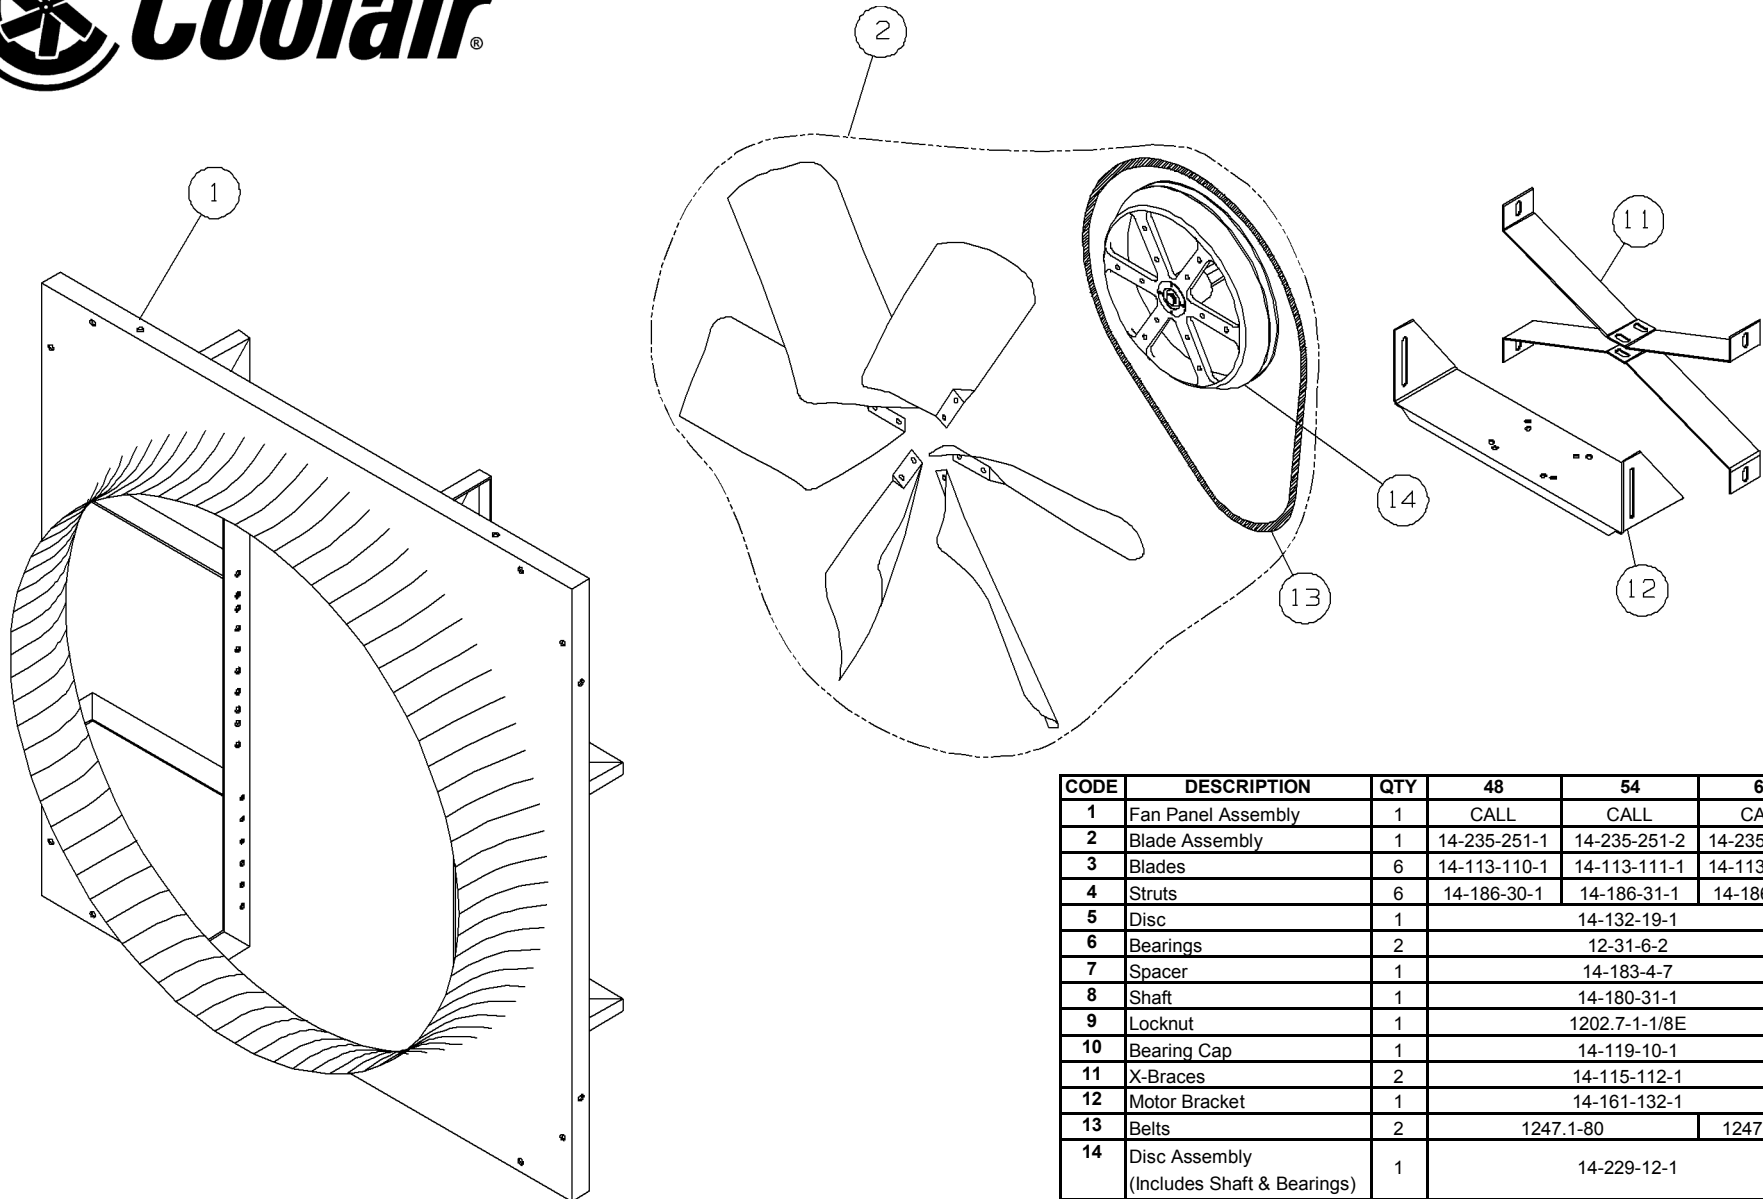

CBL 24-48 Fan Parts List

CODE	DESCRIPTION	QTY	24	30	36	42	48
1	Fan Panel Assembly	1	Call	Call	Call	Call	Call
2	Blade Assembly	1	14-235-68-1	14-235-69-1	14-235-62-1	14-235-71-1	14-235-72-1
12	X-Braces	2	14-115-6-1		14-115-6-2		
13	Motor Bracket	1	14-161-15-1		14-161-15-3		
14	Belt	1	1247.1-44	1247.1-48	1247.1-58	1247.1-61	1247.1-71
15	Disc Assembly (Includes Shaft & Bearings)	1	14-229-10-2		14-229-10-4	14-229-10-6	14-229-10-7

CBH 24-54 Fan Parts List

CODE	DESCRIPTION	QTY	24	30	36	42	48	54
1	Fan Panel Assembly	1	Call	Call	Call	Call	Call	Call
2	Blade Assembly	1	14-235-73-1	14-235-74-1	14-235-75-1	14-235-76-1	14-235-77-1	14-235-97-1
13	X-Braces	2	14-115-6-1		14-115-6-2			
14	Motor Bracket	1	14-161-12-1		14-161-11-1			14-161-168-1
15	Belt	1	1247.1-46	1247.1-48	1247.1-58	1247.1-61	1247.1-71	1247.1-75
16	Disc Assembly (Includes Shaft & Bearings)	1	14-229-10-2		14-229-10-3	14-229-10-5	14-229-10-7	
17	Shim	1	—	—	—	—	—	14-160-103-1

CBHX 48-60 Fan Parts List

CODE	DESCRIPTION	QTY	48	54	60
1	Fan Panel Assembly	1	CALL	CALL	CALL
2	Blade Assembly	1	14-235-251-1	14-235-251-2	14-235-251-3
3	Blades	6	14-113-110-1	14-113-111-1	14-113-106-1
4	Struts	6	14-186-30-1	14-186-31-1	14-186-33-1
5	Disc	1	14-132-19-1		
6	Bearings	2	12-31-6-2		
7	Spacer	1	14-183-4-7		
8	Shaft	1	14-180-31-1		
9	Locknut	1	1202.7-1-1/8E		
10	Bearing Cap	1	14-119-10-1		
11	X-Braces	2	14-115-112-1		
12	Motor Bracket	1	14-161-132-1		
13	Belts	2	1247.1-80		1247.1-86
14	Disc Assembly (Includes Shaft & Bearings)	1	14-229-12-1		

C-AL 24-54 Fan Parts List

CODE	DESCRIPTION	QTY	24	30	36	42	48	54
1	Fan Panel Assembly	1	CALL	CALL	CALL	CALL	CALL	CALL
2	Blade Assembly	1	14-235-89-1	14-235-89-2	14-235-89-3	14-235-89-4	14-235-89-5	14-235-89-8
13	X-Braces	2	14-115-6-3					
14	Motor Bracket	1	14-161-15-4					14-161-168-2
15	Belt	1	1247.1-46	1247.1-48	1247.1-58	1247.1-61	1247.1-71	1247.1-75
16	Disc Assembly (Includes Shaft & Bearings)	1	14-229-10-2		14-229-10-3	14-229-10-5	14-229-10-7	
17	Shim	1	—	—	—	—	—	14-160-103-1