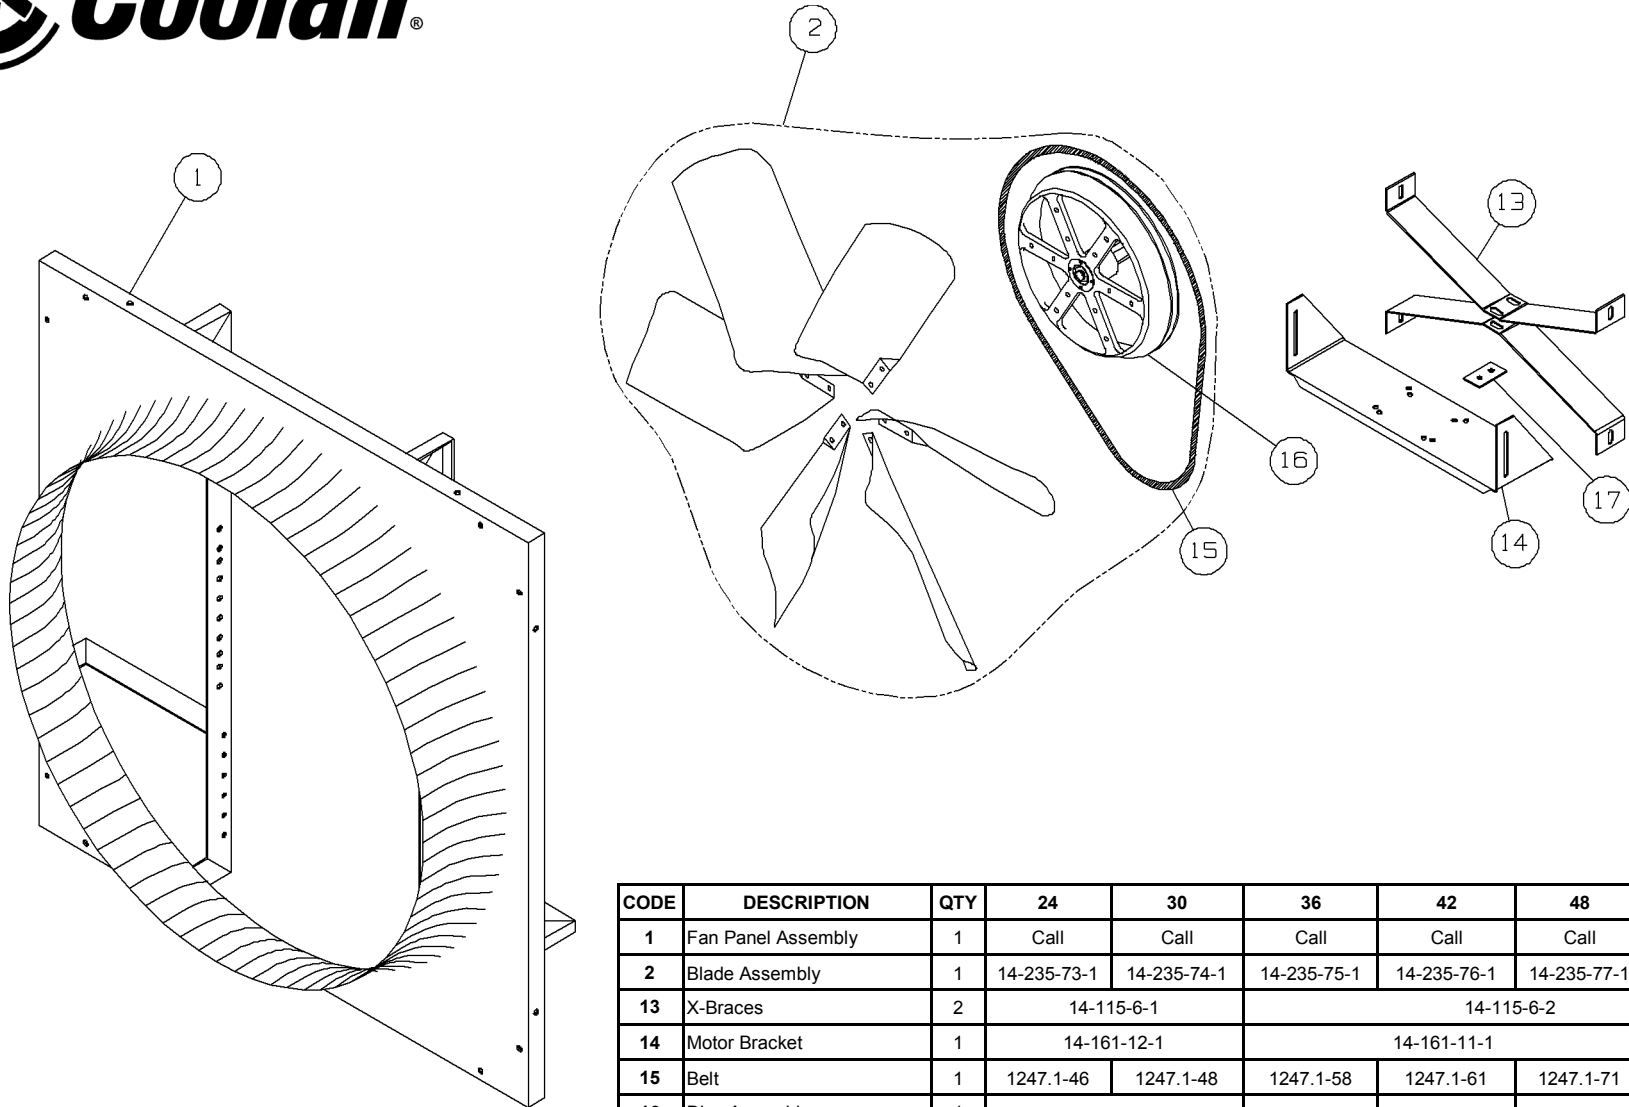

CBL 24-48 Fan Parts List

CODE	DESCRIPTION	QTY	24	30	36	42	48
1	Fan Panel Assembly	1	Call	Call	Call	Call	Call
2	Blade Assembly	1	14-235-68-1	14-235-69-1	14-235-62-1	14-235-71-1	14-235-72-1
12	X-Braces	2	14-115-6-1		14-115-6-2		
13	Motor Bracket	1	14-161-15-1		14-161-15-3		
14	Belt	1	1247.1-44	1247.1-48	1247.1-58	1247.1-61	1247.1-71
15	Disc Assembly (Includes Shaft & Bearings)	1	14-229-10-2		14-229-10-4	14-229-10-6	14-229-10-7

CBH 24-54 Fan Parts List

CODE	DESCRIPTION	QTY	24	30	36	42	48	54
1	Fan Panel Assembly	1	Call	Call	Call	Call	Call	Call
2	Blade Assembly	1	14-235-73-1	14-235-74-1	14-235-75-1	14-235-76-1	14-235-77-1	14-235-97-1
13	X-Braces	2	14-115-6-1		14-115-6-2			
14	Motor Bracket	1	14-161-12-1		14-161-11-1			14-161-168-1
15	Belt	1	1247.1-46	1247.1-48	1247.1-58	1247.1-61	1247.1-71	1247.1-75
16	Disc Assembly (Includes Shaft & Bearings)	1	14-229-10-2		14-229-10-3	14-229-10-5	14-229-10-7	
17	Shim	1	—	—	—	—	—	14-160-103-1

CBHX 48-60 Fan Parts List

CODE	DESCRIPTION	QTY	48	54	60
1	Fan Panel Assembly	1	CALL	CALL	CALL
2	Blade Assembly	1	14-235-251-1	14-235-251-2	14-235-251-3
3	Blades	6	14-113-110-1	14-113-111-1	14-113-106-1
4	Struts	6	14-186-30-1	14-186-31-1	14-186-33-1
5	Disc	1	14-132-19-1		
6	Bearings	2	12-31-6-2		
7	Spacer	1	14-183-4-7		
8	Shaft	1	14-180-31-1		
9	Locknut	1	1202.7-1-1/8E		
10	Bearing Cap	1	14-119-10-1		
11	X-Braces	2	14-115-112-1		
12	Motor Bracket	1	14-161-132-1		
13	Belts	2	1247.1-80		1247.1-86
14	Disc Assembly (Includes Shaft & Bearings)	1	14-229-12-1		

C-AL 24-54 Fan Parts List

CODE	DESCRIPTION	QTY	24	30	36	42	48	54
1	Fan Panel Assembly	1	CALL	CALL	CALL	CALL	CALL	CALL
2	Blade Assembly	1	14-235-89-1	14-235-89-2	14-235-89-3	14-235-89-4	14-235-89-5	14-235-89-8
13	X-Braces	2	14-115-6-3					
14	Motor Bracket	1	14-161-15-4					14-161-168-2
15	Belt	1	1247.1-46	1247.1-48	1247.1-58	1247.1-61	1247.1-71	1247.1-75
16	Disc Assembly (Includes Shaft & Bearings)	1	14-229-10-2		14-229-10-3	14-229-10-5	14-229-10-7	
17	Shim	1	—	—	—	—	—	14-160-103-1