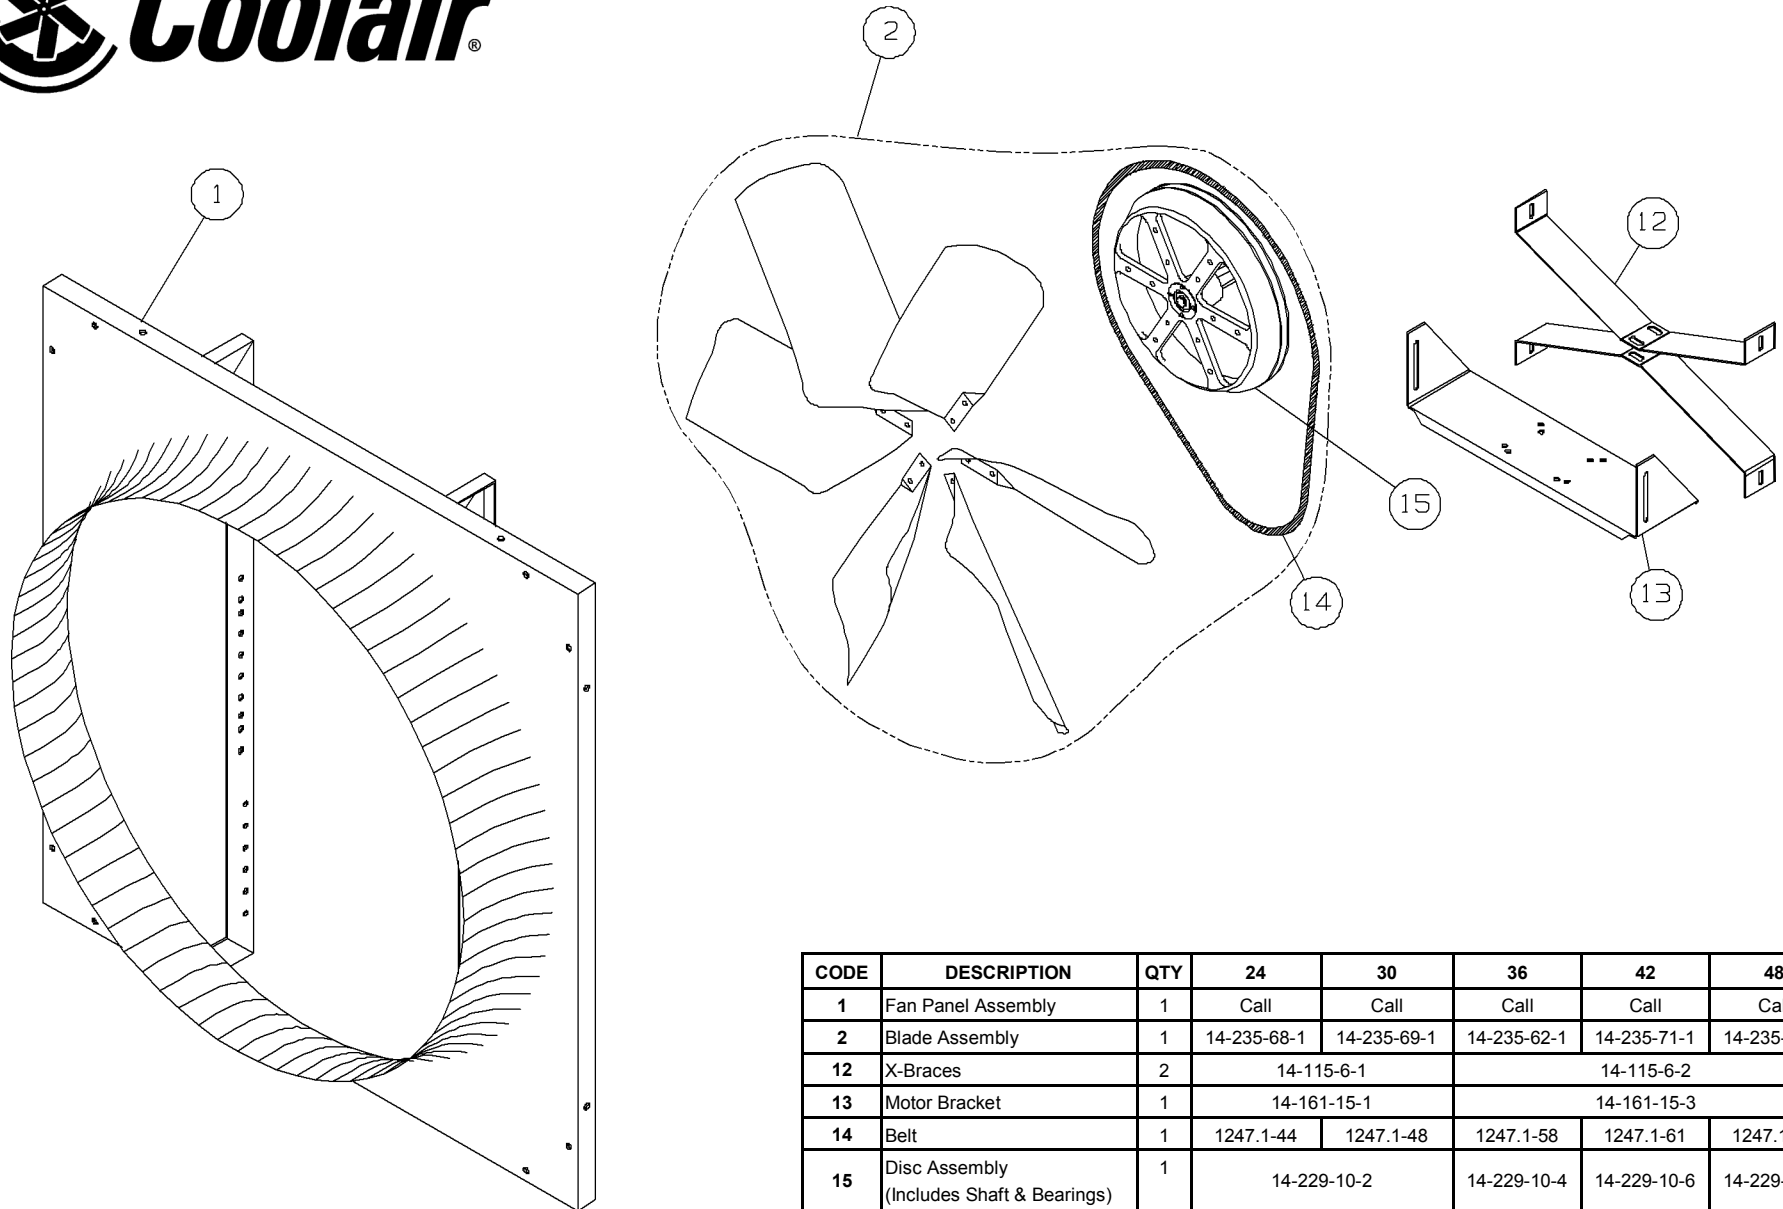

CBL 24-48 Fan Parts List

CODE	DESCRIPTION	QTY	24	30	36	42	48
1	Fan Panel Assembly	1	Call	Call	Call	Call	Call
2	Blade Assembly	1	14-235-68-1	14-235-69-1	14-235-62-1	14-235-71-1	14-235-72-1
12	X-Braces	2	14-115-6-1		14-115-6-2		
13	Motor Bracket	1	14-161-15-1		14-161-15-3		
14	Belt	1	1247.1-44	1247.1-48	1247.1-58	1247.1-61	1247.1-71
15	Disc Assembly (Includes Shaft & Bearings)	1	14-229-10-2		14-229-10-4	14-229-10-6	14-229-10-7

CBH 24-54 Fan Parts List

CODE	DESCRIPTION	QTY	24	30	36	42	48	54
1	Fan Panel Assembly	1	Call	Call	Call	Call	Call	Call
2	Blade Assembly	1	14-235-73-1	14-235-74-1	14-235-75-1	14-235-76-1	14-235-77-1	14-235-97-1
13	X-Braces	2	14-115-6-1		14-115-6-2			
14	Motor Bracket	1	14-161-12-1		14-161-11-1			14-161-168-1
15	Belt	1	1247.1-46	1247.1-48	1247.1-58	1247.1-61	1247.1-71	1247.1-75
16	Disc Assembly (Includes Shaft & Bearings)	1	14-229-10-2		14-229-10-3	14-229-10-5	14-229-10-7	
17	Shim	1	—	—	—	—	—	14-160-103-1

CBHX 48-60 Fan Parts List

CODE	DESCRIPTION	QTY	48	54	60
1	Fan Panel Assembly	1	CALL	CALL	CALL
2	Blade Assembly	1	14-235-251-1	14-235-251-2	14-235-251-3
3	Blades	6	14-113-110-1	14-113-111-1	14-113-106-1
4	Struts	6	14-186-30-1	14-186-31-1	14-186-33-1
5	Disc	1	14-132-19-1		
6	Bearings	2	12-31-6-2		
7	Spacer	1	14-183-4-7		
8	Shaft	1	14-180-31-1		
9	Locknut	1	1202.7-1-1/8E		
10	Bearing Cap	1	14-119-10-1		
11	X-Braces	2	14-115-112-1		
12	Motor Bracket	1	14-161-132-1		
13	Belts	2	1247.1-80		1247.1-86
14	Disc Assembly (Includes Shaft & Bearings)	1	14-229-12-1		

C-AL 24-54 Fan Parts List

CODE	DESCRIPTION	QTY	24	30	36	42	48	54
1	Fan Panel Assembly	1	CALL	CALL	CALL	CALL	CALL	CALL
2	Blade Assembly	1	14-235-89-1	14-235-89-2	14-235-89-3	14-235-89-4	14-235-89-5	14-235-89-8
13	X-Braces	2	14-115-6-3					
14	Motor Bracket	1	14-161-15-4					14-161-168-2
15	Belt	1	1247.1-46	1247.1-48	1247.1-58	1247.1-61	1247.1-71	1247.1-75
16	Disc Assembly (Includes Shaft & Bearings)	1	14-229-10-2		14-229-10-3	14-229-10-5	14-229-10-7	
17	Shim	1	—	—	—	—	—	14-160-103-1