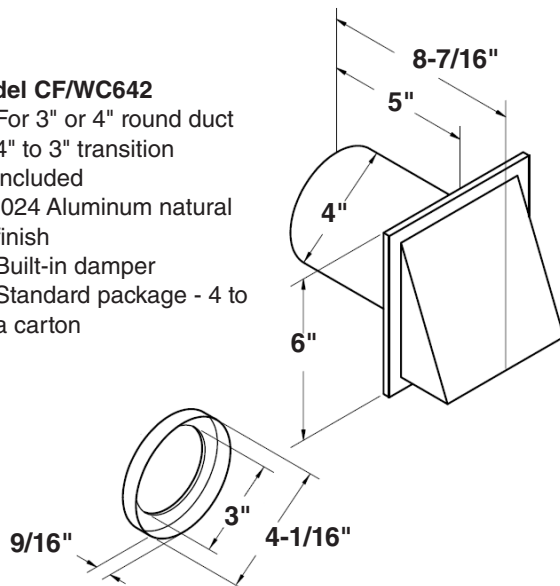

# WALL CAPS

**Model CF/WC643**

- For 8" round duct
- Built-in backdraft damper
- .025 Aluminum - natural finish
- Attachment collar 3-3/8" long

**Model CF/WC641**

- For 6" round duct
- Spring-loaded backdraft damper and bird screen
- .025 Aluminum - natural finish electrically-bonded epoxy finish
- Attachment collar 1 1/4" long

**Model CF/WC642**

- For 3" or 4" round duct
- 4" to 3" transition included
- .024 Aluminum natural finish
- Built-in damper
- Standard package - 4 to a carton

**Model CF/WC613**

- For 12" round duct
- High capacity
- Built-in backdraft damper and bird screen
- .025 Aluminum - natural finish

**Model CF/WC441**

- Gravity dampers
- Collar with bird screen for attaching 10" round duct
- 24 GA CRCQ steel construction with aluminum louvers