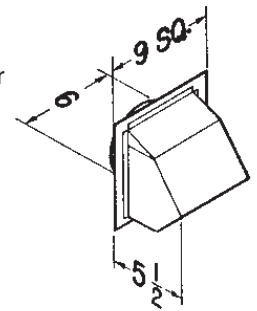

# WALL CAPS

**Model CF/WC643**

- For 8" round duct
- Built-in backdraft damper
- .025 Aluminum - natural finish
- Attachment collar 3-3/8" long

**Model CF/WC641**

- For 6" round duct
- Spring-loaded backdraft damper and bird screen
- .025 Aluminum - natural finish electrically-bonded epoxy finish
- Attachment collar 1 1/4" long