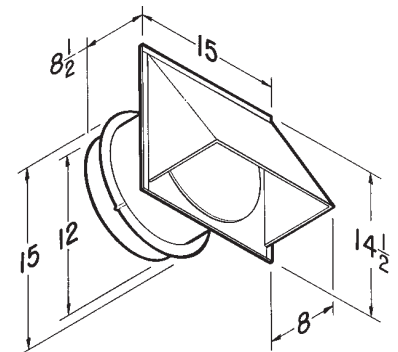

# WALL CAPS

**Model CF/WC643**

- For 8" round duct
- Built-in backdraft damper
- .025 Aluminum - natural finish
- Attachment collar 3-3/8" long

**Model CF/WC641**

- For 6" round duct
- Spring-loaded backdraft damper and bird screen
- .025 Aluminum - natural finish electrically-bonded epoxy finish
- Attachment collar 1 1/4" long

**Model CF/WC441**

- Gravity dampers
- Collar with bird screen for attaching 10" round duct
- 24 GA CRCQ steel construction with aluminum louvers