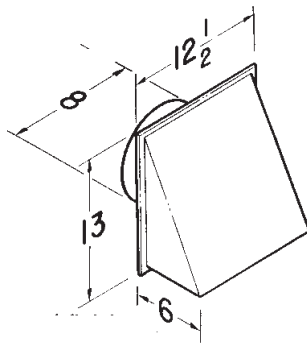

# WALL CAPS

**Model CF/WC643**

- For 8" round duct
- Built-in backdraft damper
- .025 Aluminum - natural finish
- Attachment collar 3-3/8" long

**Model CF/WC641**

- For 6" round duct
- Spring-loaded backdraft damper and bird screen
- .025 Aluminum - natural finish electrically-bonded epoxy finish
- Attachment collar 1 1/4" long