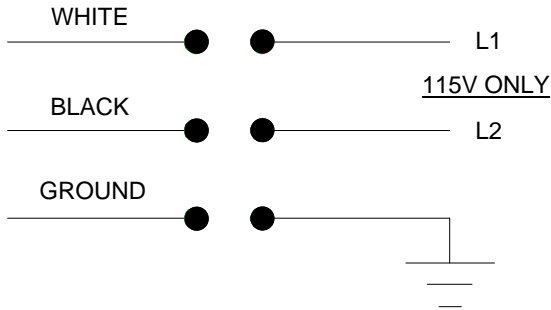

Connection Diagram for Vanax Fans (VA6-10)

FASCO Model No. JB1R073N (or equivalent)
Coolair Part No. 1390.2

Used on Fan Models:

VA6D34E1151
VA7D34E1151

US MOTORS Model No. S55ZZMZG-6925
Coolair Part No. 1390.8

Used on Fan Models:

VA8H34E1231
VA85H34E1231
VA9H34E1231
VA95H34E1231
VA10H34E1231

BALDOR Model No. B59099861
Coolair Part No. 1390.11

To reverse rotation,
Interchange 5 and 8 leads.

Used on Fan Models:

VA8H34X1231
VA85H34X1231
VA9H34X1231
VA95H34X1231
VA10H34X1231