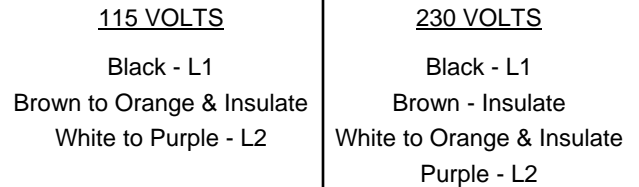

Connection Diagram for Vanax Fans (VA6-10)

FASCO Model No. JB1R073N (or equivalent)
Coolair Part No. 1390.2

Used on Fan Models:

VA6D34E1151
VA7D34E1151

US MOTORS Model No. S55ZZMZG-6925
Coolair Part No. 1390.8