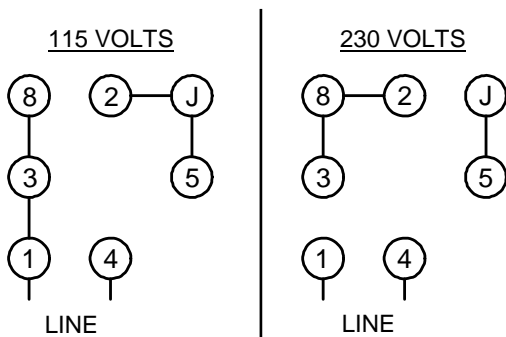

Connection Diagram for Vanax Fans (VA6-10)

FASCO Model No. JB1R073N (or equivalent)
Coolair Part No. 1390.2

Used on Fan Models:

VA6D34E1151
VA7D34E1151

US MOTORS Model No. S55ZZMZG-6925
Coolair Part No. 1390.8

Used on Fan Models:

VA8H34E1231
VA85H34E1231
VA9H34E1231
VA95H34E1231
VA10H34E1231

BALDOR Model No. B59099861
Coolair Part No. 1390.11

To reverse rotation,
Interchange 5 and 8 leads.

Used on Fan Models:

VA8H34X1231
VA85H34X1231
VA9H34X1231
VA95H34X1231
VA10H34X1231