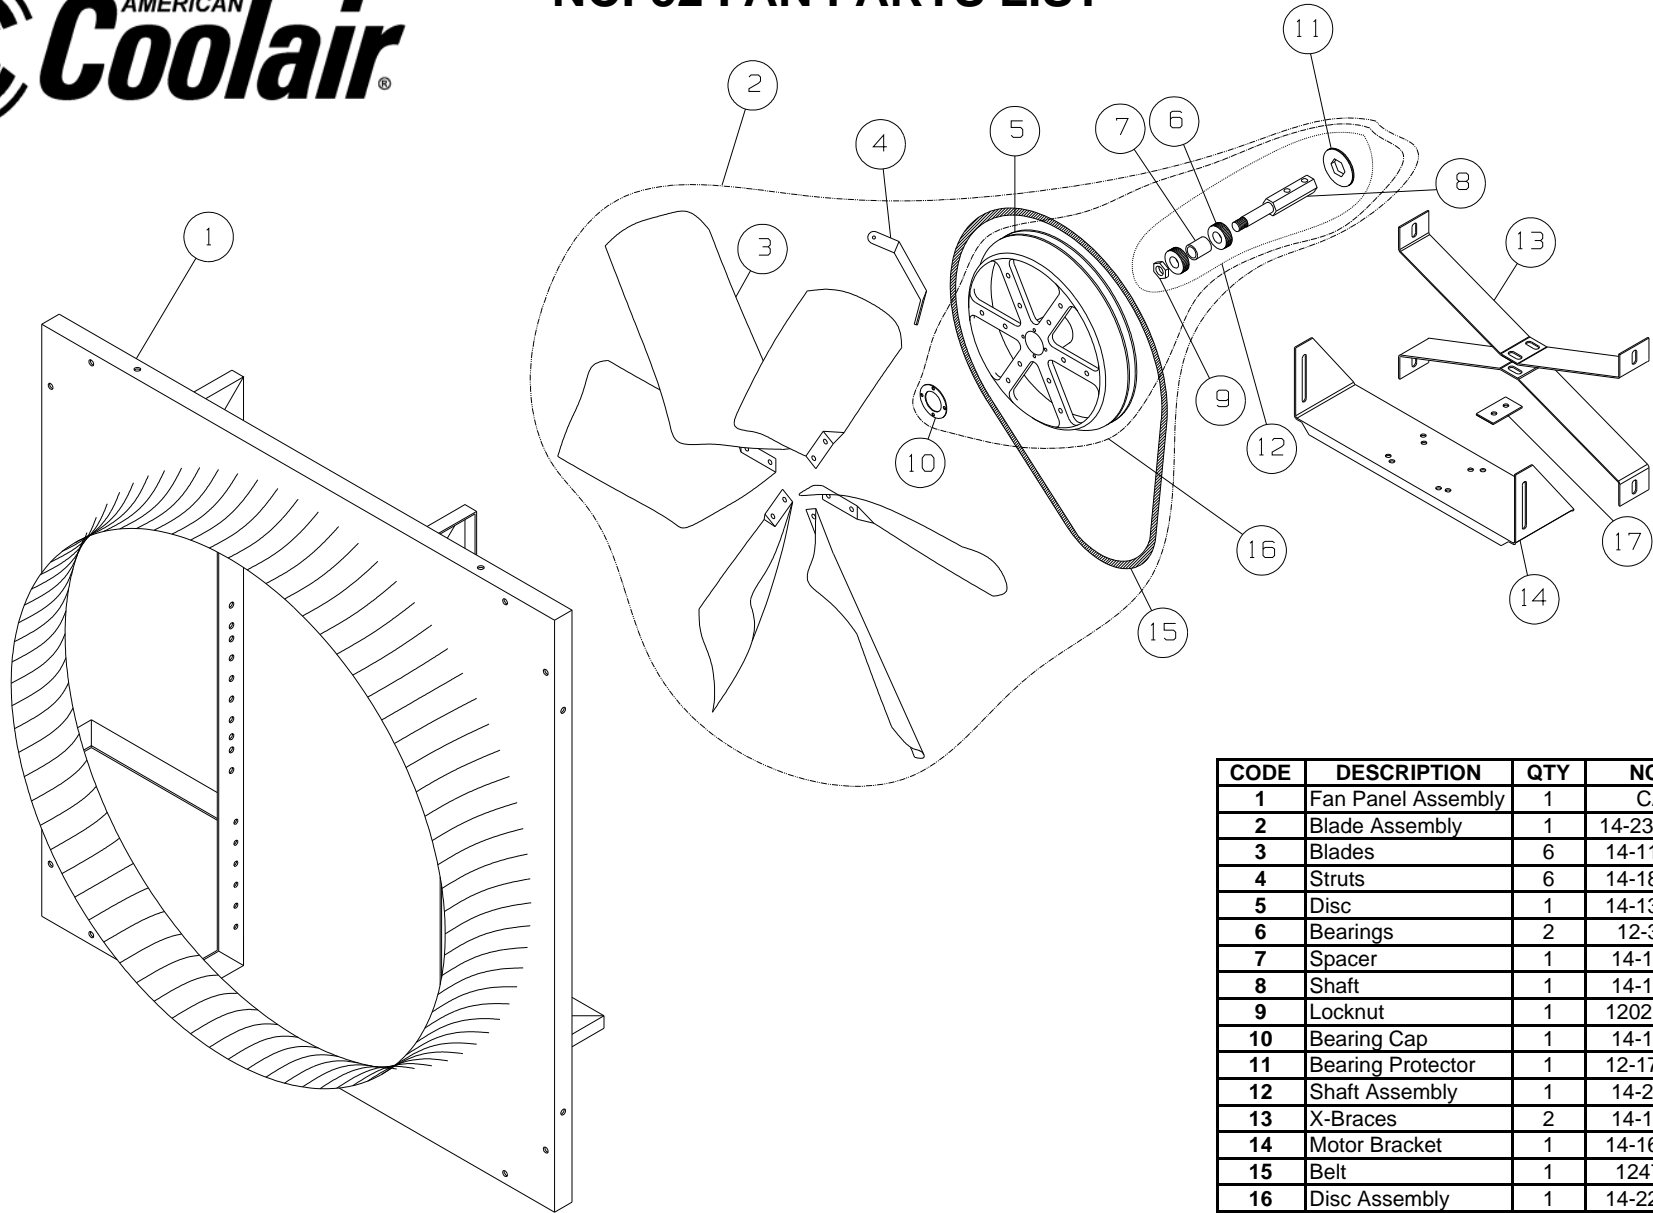

# NCF36-48 FAN PARTS LIST

CODE	DESCRIPTION	QTY	NCFA36	NCFA48	NCFB48
1	Fan Panel Assembly	1	NCFA36/LBA	NCFA48/LBA	NCFB48/LBA
2	Blade Assembly	1	14-235-62-1	14-235-90-1	14-235-72-1
3	Blades	6	14-113-33-1	14-113-60-1	14-113-44-1
4	Bearing Protector	1	12-174-62-2		12-174-62-3
5	Disc	1	14-132-17-1		14-132-15-1
6	Bearings	2	12-31-3-2		12-31-5-2
7	Spacer	1	14-183-4-5		14-183-4-3
8	Shaft	1	14-180-20-1		14-180-6-3
9	Locknut	1	1202.7-5/8E		1202.7-7/8E
10	Bearing Cap	1	14-119-4-1		14-119-5-1
11	Shaft Assembly	1	14-208-5-1		14-208-5-5
12	X-Braces	2	14-115-6-4		14-115-6-5
13	Motor Bracket	1	14-161-15-5		14-161-15-6
14	Belt	1	1247.1-58		1247.1-71
15	Disc Assembly	1	14-229-10-4		14-229-10-7

# NCF52 FAN PARTS LIST

CODE	DESCRIPTION	QTY	NCF52
1	Fan Panel Assembly	1	CALL
2	Blade Assembly	1	14-235-162-1
3	Blades	6	14-113-83-1
4	Struts	6	14-186-23-1
5	Disc	1	14-132-15-1
6	Bearings	2	12-31-5-2
7	Spacer	1	14-183-4-3
8	Shaft	1	14-180-6-3
9	Locknut	1	1202.7-7/8E
10	Bearing Cap	1	14-119-5-1
11	Bearing Protector	1	12-174-62-3
12	Shaft Assembly	1	14-208-5-5
13	X-Braces	2	14-115-6-5
14	Motor Bracket	1	14-161-15-6
15	Belt	1	1247.1-73
16	Disc Assembly	1	14-229-10-7
17	Shim	1	14-160-103-1