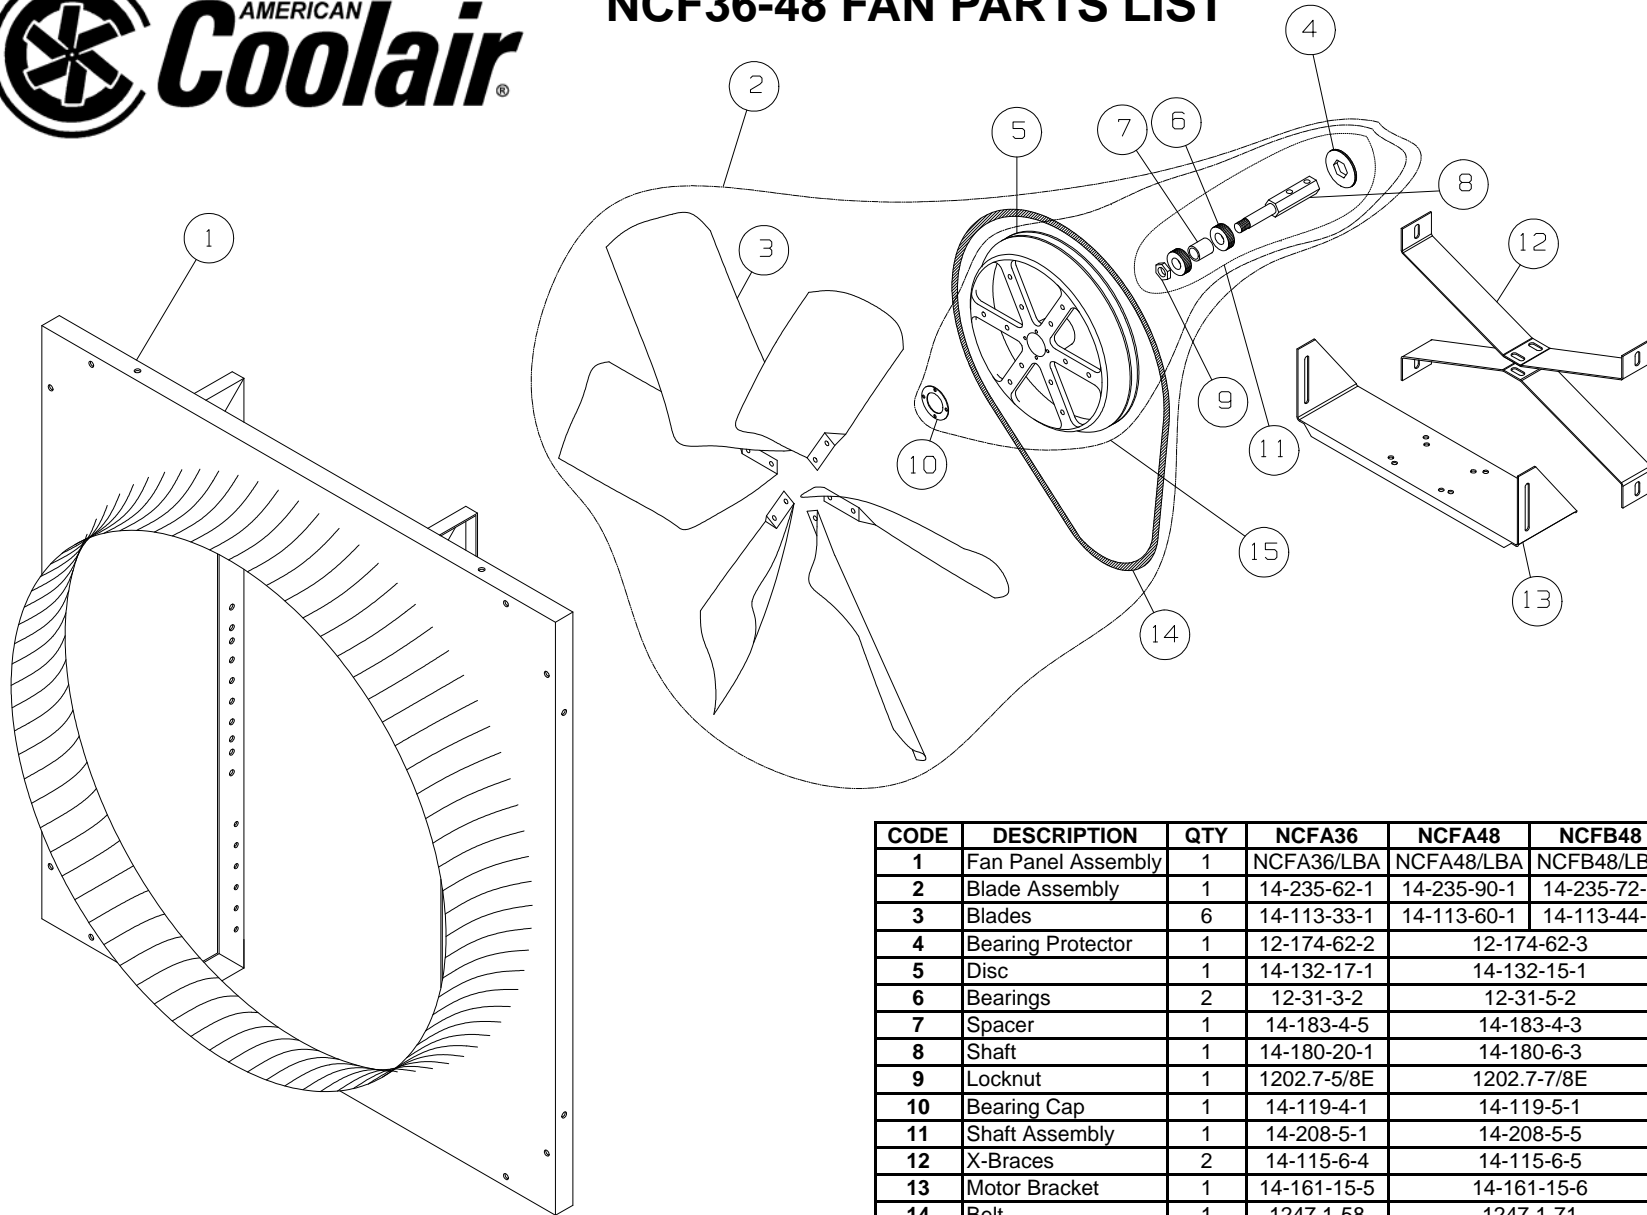

# NCF36-48 FAN PARTS LIST

CODE	DESCRIPTION	QTY	NCFA36	NCFA48	NCFB48
1	Fan Panel Assembly	1	NCFA36/LBA	NCFA48/LBA	NCFB48/LBA
2	Blade Assembly	1	14-235-62-1	14-235-90-1	14-235-72-1
3	Blades	6	14-113-33-1	14-113-60-1	14-113-44-1
4	Bearing Protector	1	12-174-62-2		12-174-62-3
5	Disc	1	14-132-17-1		14-132-15-1
6	Bearings	2	12-31-3-2		12-31-5-2
7	Spacer	1	14-183-4-5		14-183-4-3
8	Shaft	1	14-180-20-1		14-180-6-3
9	Locknut	1	1202.7-5/8E		1202.7-7/8E
10	Bearing Cap	1	14-119-4-1		14-119-5-1
11	Shaft Assembly	1	14-208-5-1		14-208-5-5
12	X-Braces	2	14-115-6-4		14-115-6-5
13	Motor Bracket	1	14-161-15-5		14-161-15-6
14	Belt	1	1247.1-58		1247.1-71
15	Disc Assembly	1	14-229-10-4		14-229-10-7

# NCF52 FAN PARTS LIST

CODE	DESCRIPTION	QTY	NCF52
1	Fan Panel Assembly	1	CALL
2	Blade Assembly	1	14-235-162-1
3	Blades	6	14-113-83-1
4	Struts	6	14-186-23-1
5	Disc	1	14-132-15-1
6	Bearings	2	12-31-5-2
7	Spacer	1	14-183-4-3
8	Shaft	1	14-180-6-3
9	Locknut	1	1202.7-7/8E
10	Bearing Cap	1	14-119-5-1
11	Bearing Protector	1	12-174-62-3
12	Shaft Assembly	1	14-208-5-5
13	X-Braces	2	14-115-6-5
14	Motor Bracket	1	14-161-15-6
15	Belt	1	1247.1-73
16	Disc Assembly	1	14-229-10-7
17	Shim	1	14-160-103-1